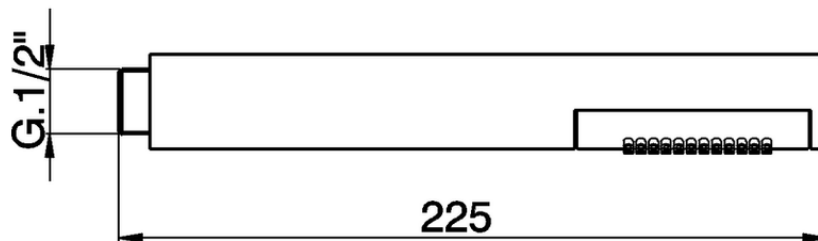

Doccetta City SHOWER_DS014230

DS014230

<https://www.cisal.it/doccetta-city-shower-ds014230>

2026-06-15