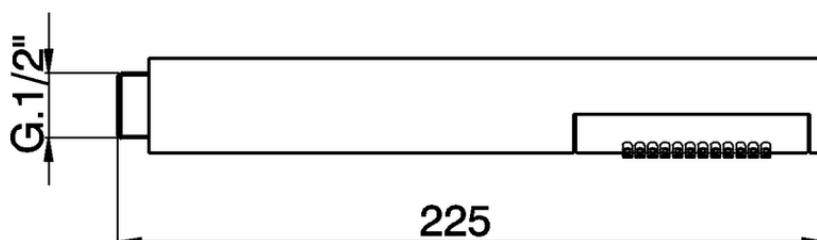

Doccetta City SHOWER_DS014230

DS014230

<https://www.cisal.it/doccetta-city-shower-ds014230>

2026-04-20