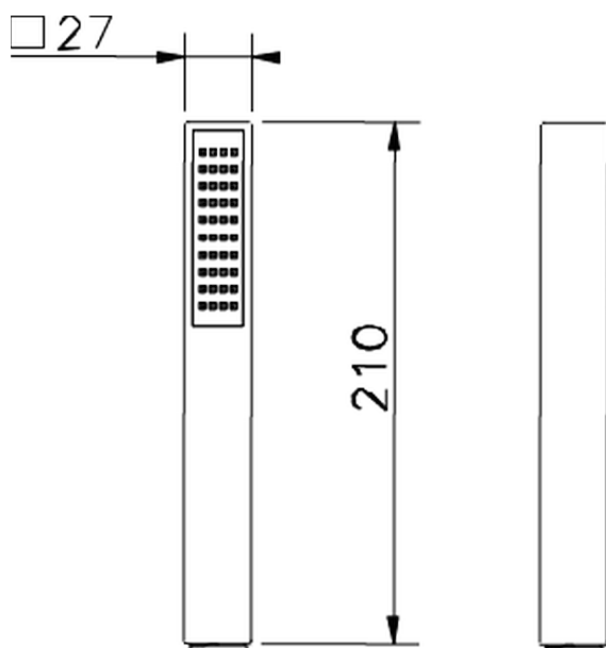

Doccetta minimalista ABS SHOWER_DS014400

DS014400

<https://www.cisal.it/doccetta-minimalista-abs-shower-ds014400>

2026-04-20