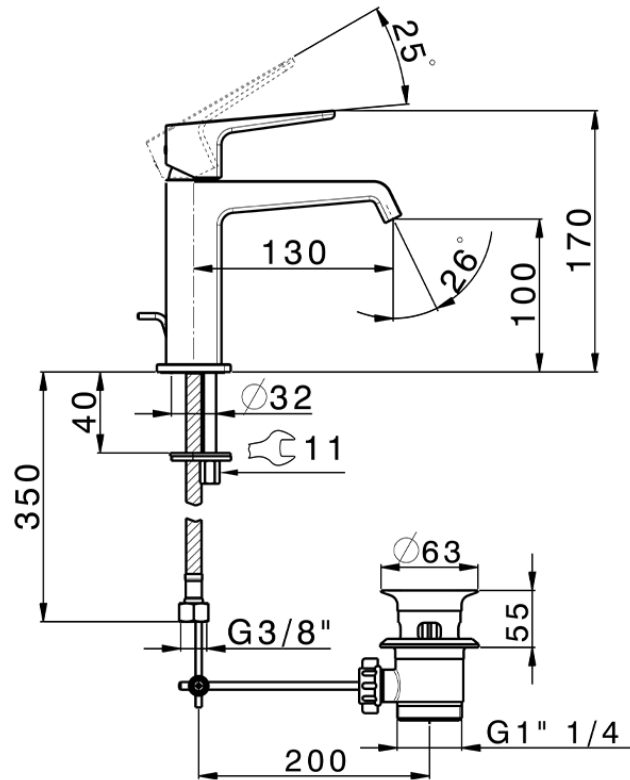

## Miscelatore monocomando lavabo large ROCK&ROLL\_RL000494

RL000494

<https://www.cisal.it/miscelatore-monocomando-lavabo-large-rockroll-rl000494>

2026-06-26