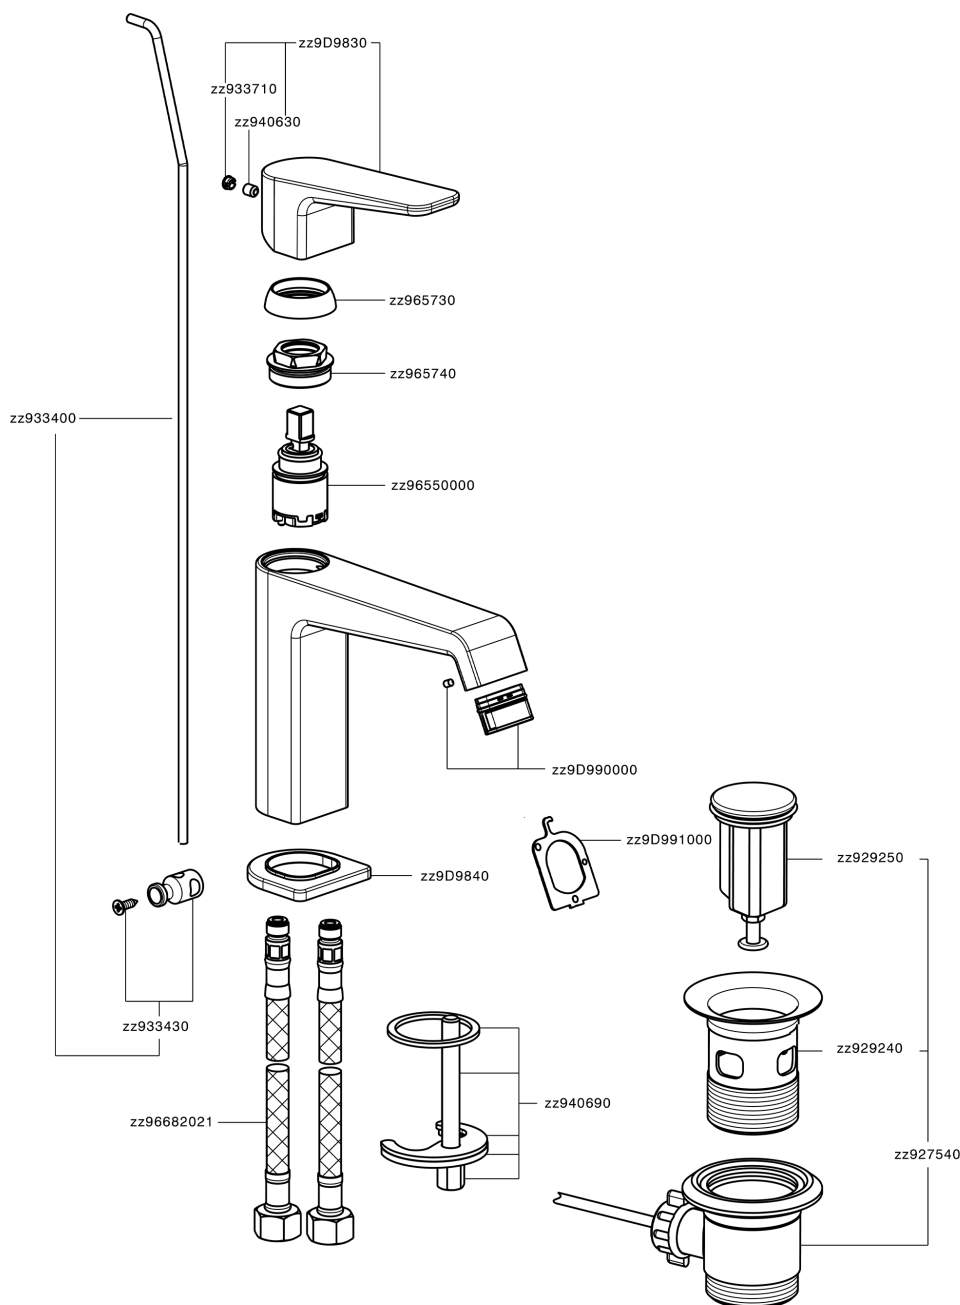

Miscelatore monocomando lavabo large ROCK&ROLL_RL000494

RL000494

<https://www.cisal.it/miscelatore-monocomando-lavabo-large-rockroll-rl000494>

2026-05-12