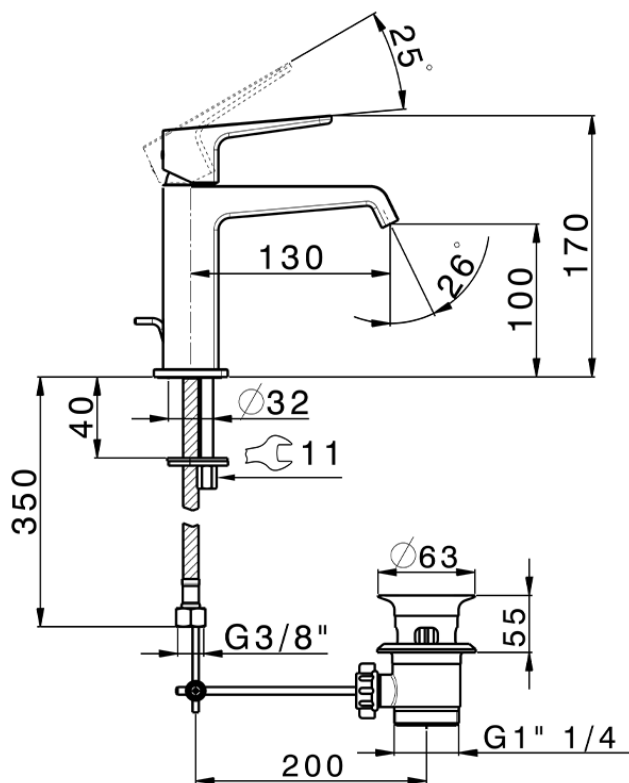

Miscelatore monocomando lavabo large ROCK&ROLL_RL000494

RL000494

<https://www.cisal.it/miscelatore-monocomando-lavabo-large-rockroll-rl000494>

2026-06-26