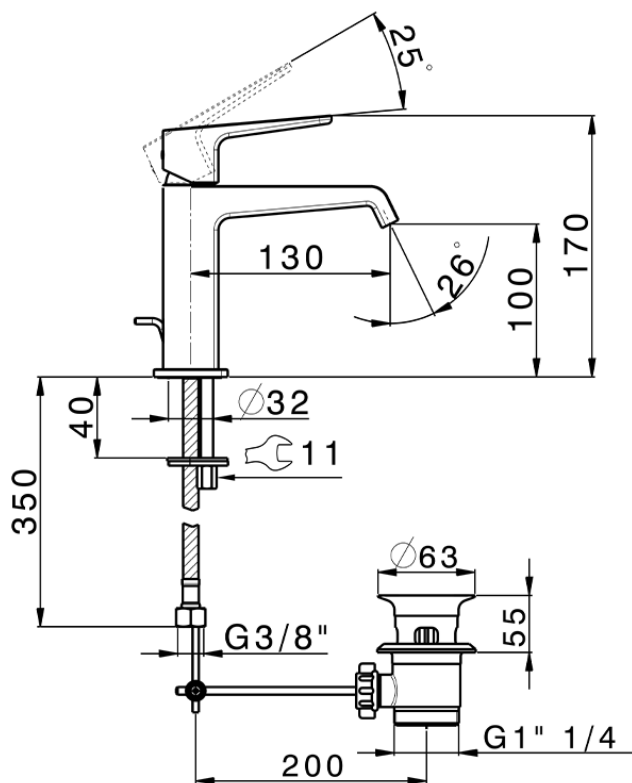

**Miscelatore monocomando lavabo large ROCK&ROLL\_RL000494**

RL000494

<https://www.cisal.it/miscelatore-monocomando-lavabo-large-rockroll-rl000494>

2026-05-12