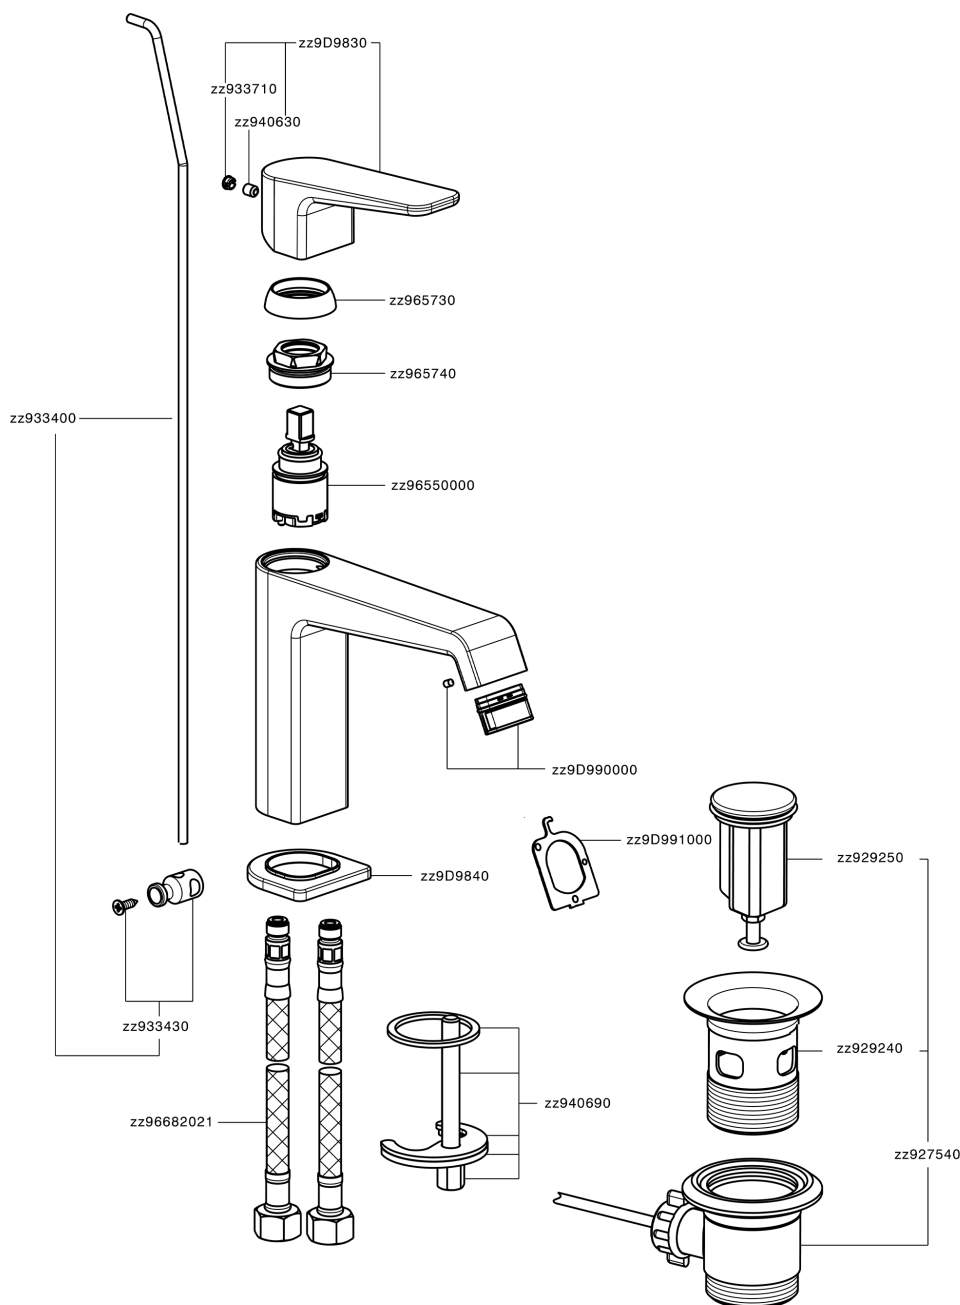

Miscelatore monocomando lavabo large ROCK&ROLL_RL000494

RL000494

<https://www.cisal.it/miscelatore-monocomando-lavabo-large-rockroll-rl000494>

2026-06-26