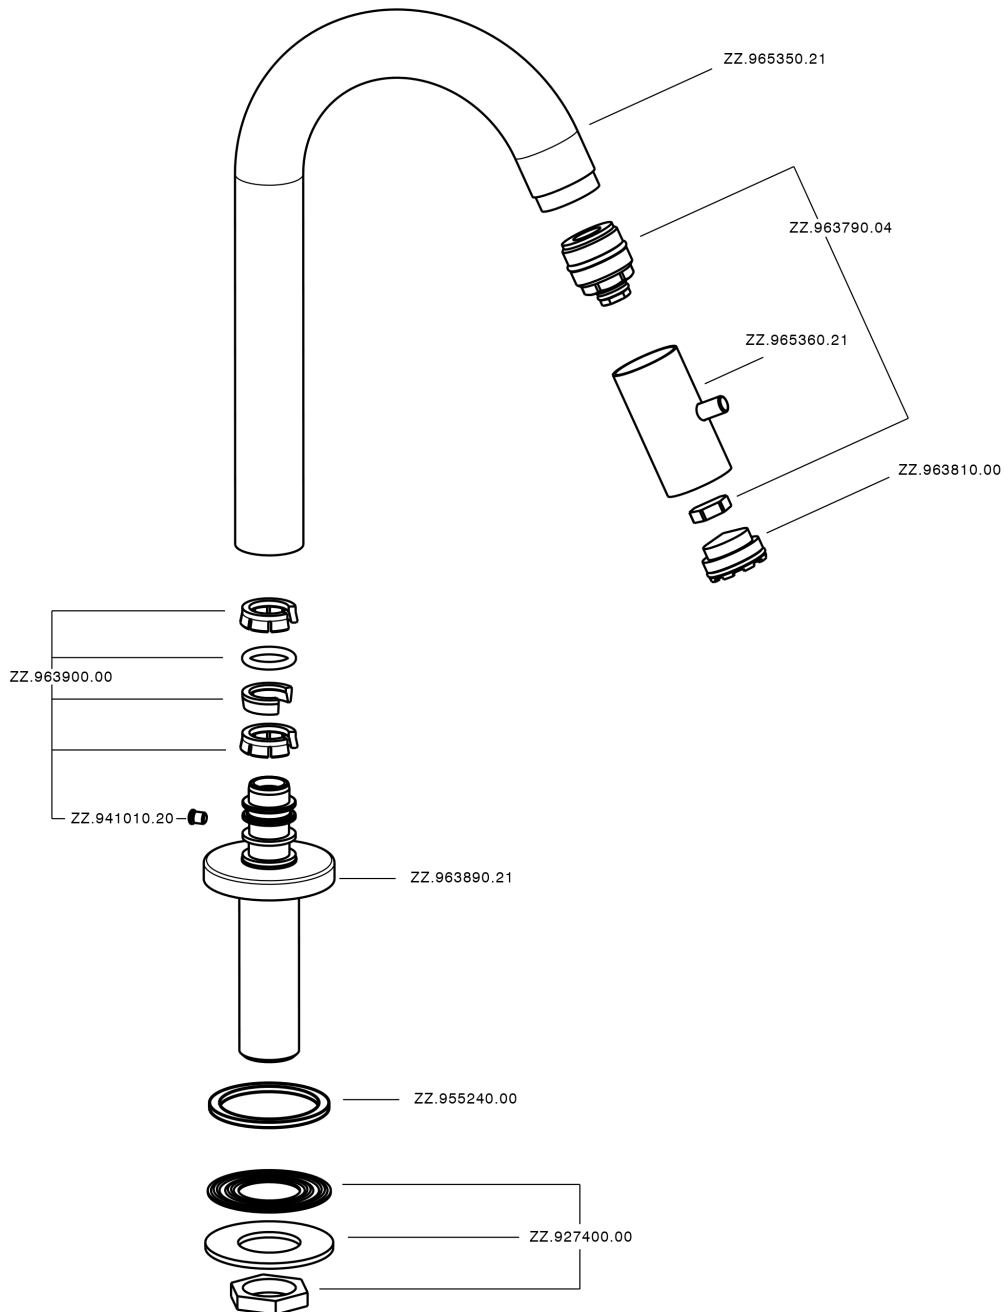

Rubinetto monoacqua SLIM_LM000910

LM000910

<https://www.cisal.it/rubinetto-monoacqua-slim-lm000910>

2026-05-01