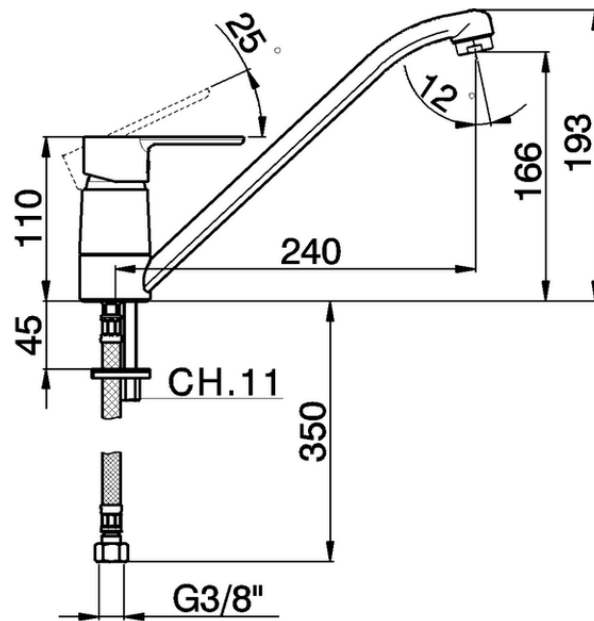

## Miscelatore monocomando lavello EnergySave KITCHEN\_C2000585

C2000585

<https://www.cisal.it/miscelatore-monocomando-lavello-energysave-kitchen-c2000585>

2026-07-07