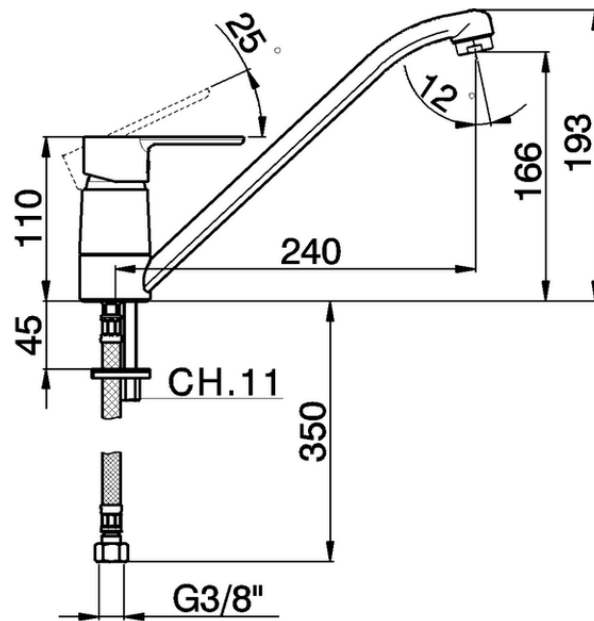

Miscelatore monocomando lavello EnergySave KITCHEN_C2000585

C2000585

<https://www.cisal.it/miscelatore-monocomando-lavello-energysave-kitchen-c2000585>

2026-04-07