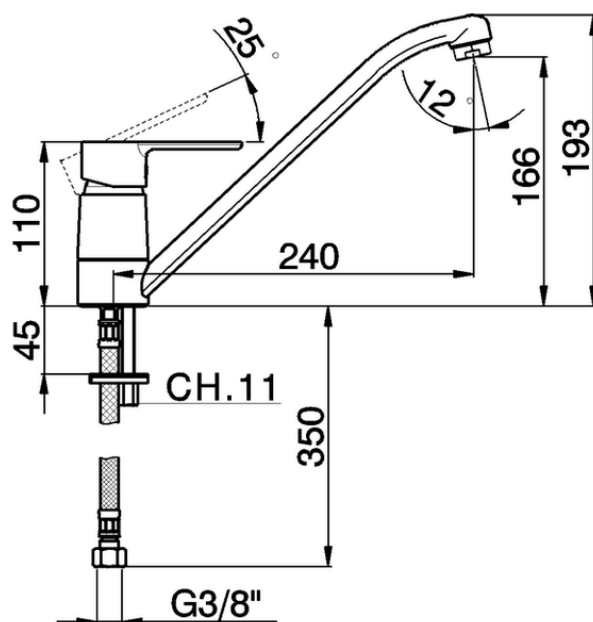

Miscelatore monocomando lavello EnergySave KITCHEN_C2000585

C2000585

<https://www.cisal.it/miscelatore-monocomando-lavello-energysave-kitchen-c2000585>

2026-05-23