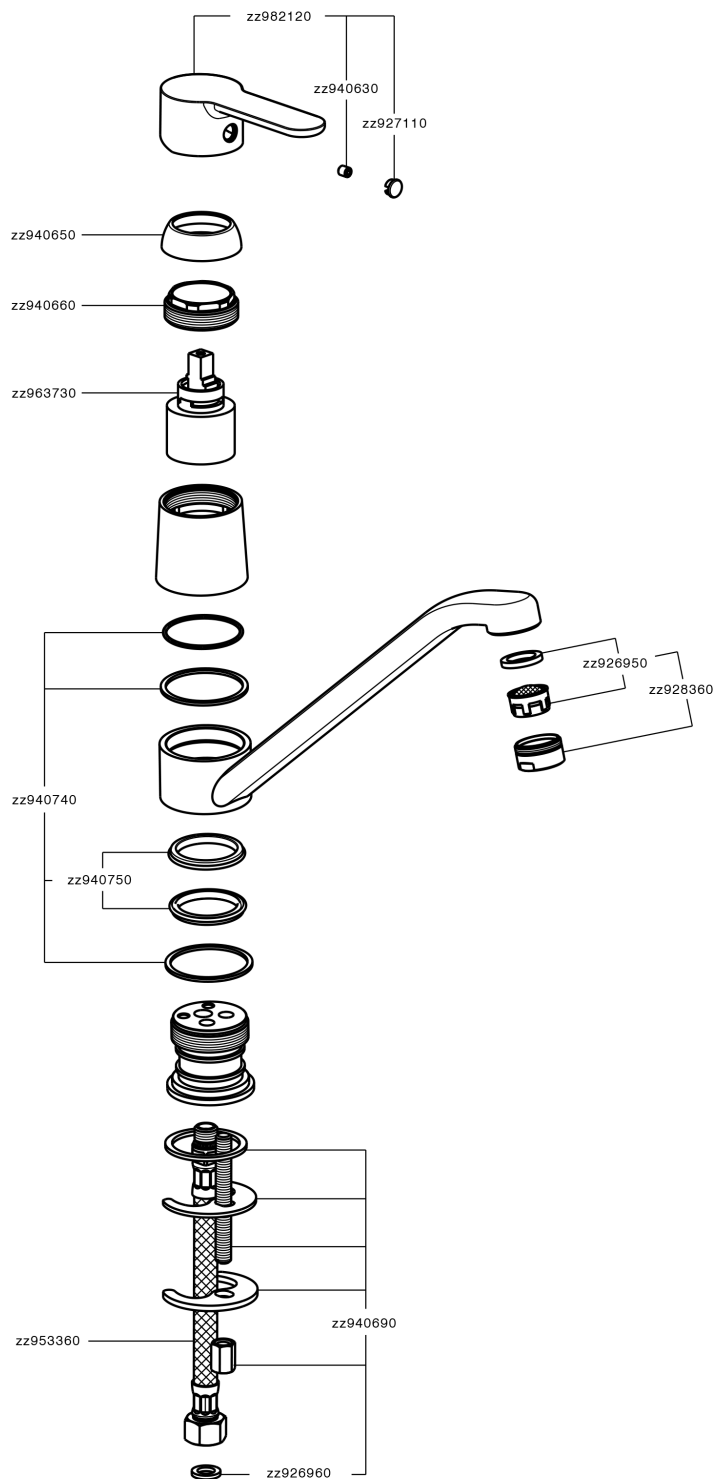

Miscelatore monocomando lavello EnergySave KITCHEN_C2000585

C2000585

<https://www.cisal.it/miscelatore-monocomando-lavello-energysave-kitchen-c2000585>

2026-05-23