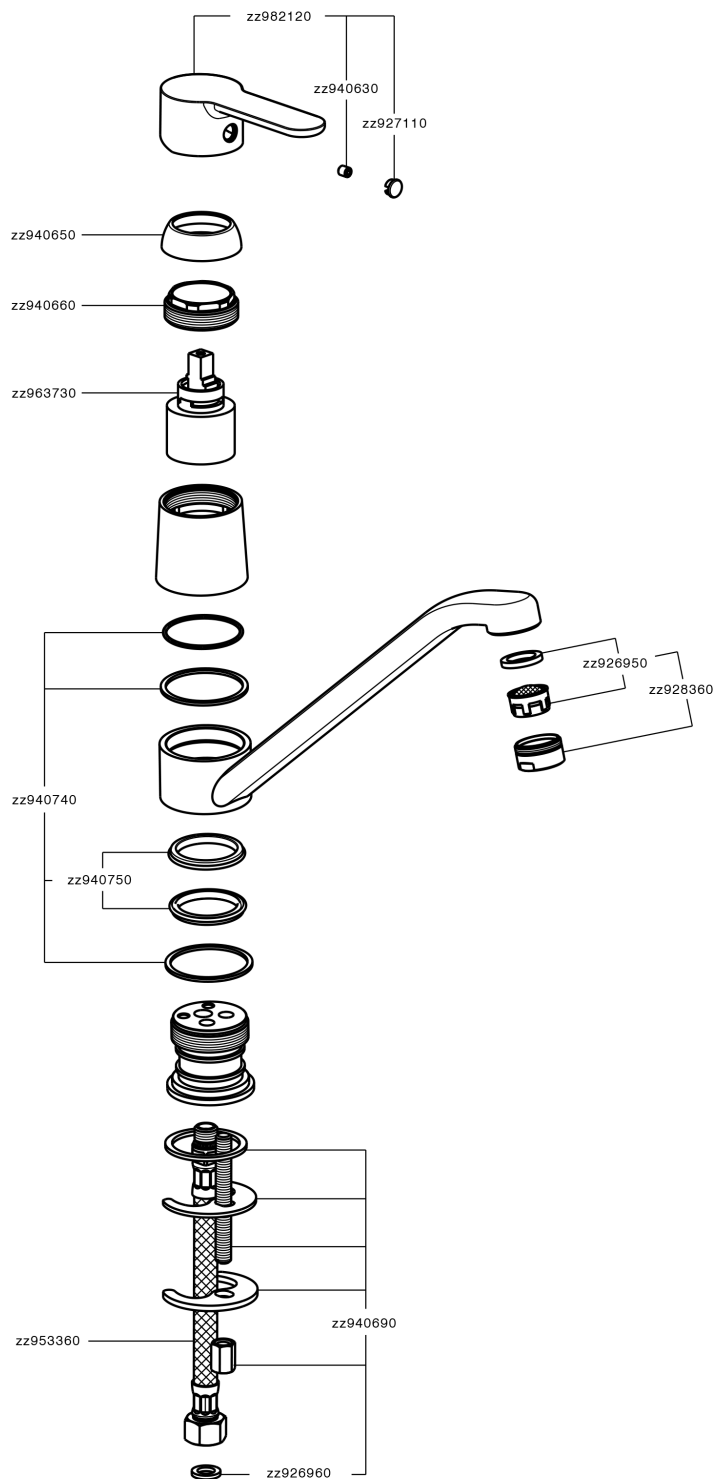

Miscelatore monocomando lavello EnergySave KITCHEN_C2000585

C2000585

<https://www.cisal.it/miscelatore-monocomando-lavello-energysave-kitchen-c2000585>

2026-07-07