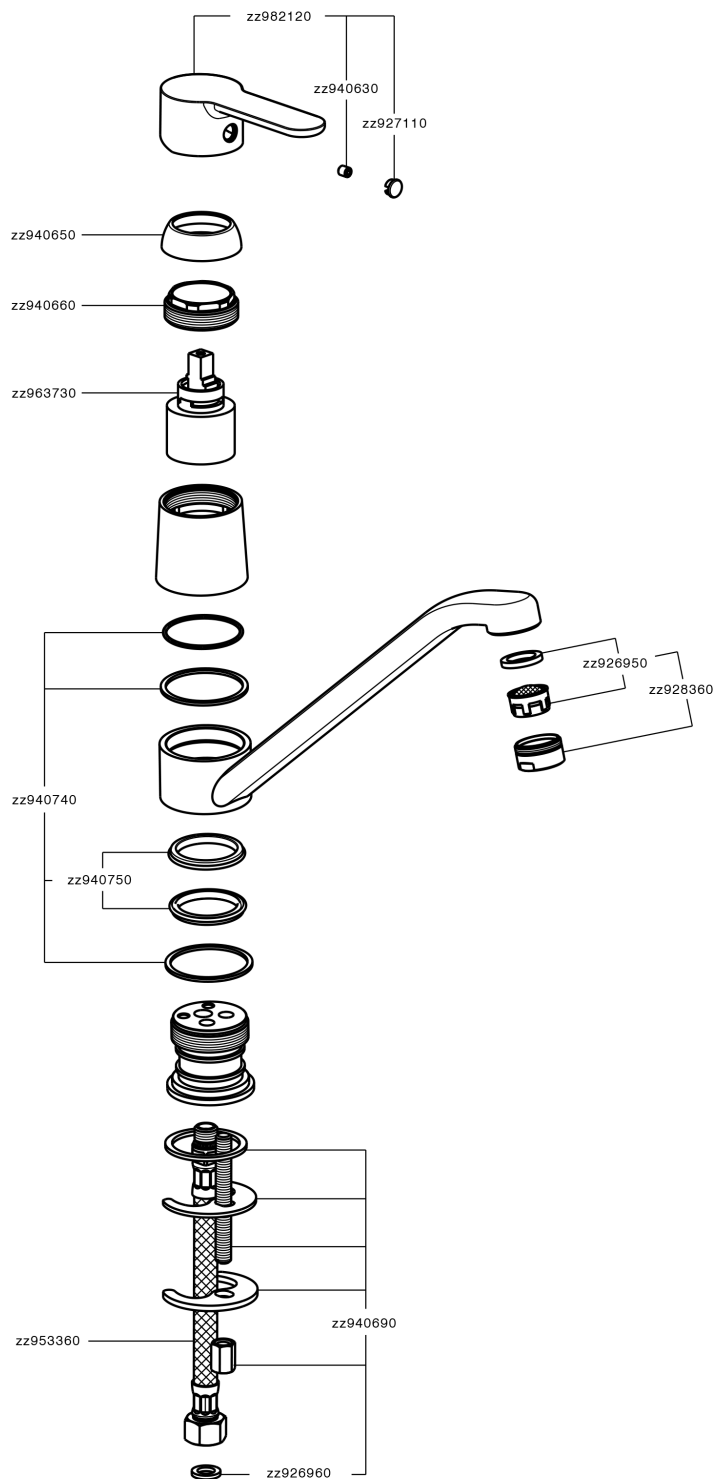

Miscelatore monocomando lavello EnergySave KITCHEN_C2000585

C2000585

<https://www.cisal.it/miscelatore-monocomando-lavello-energysave-kitchen-c2000585>

2026-04-07