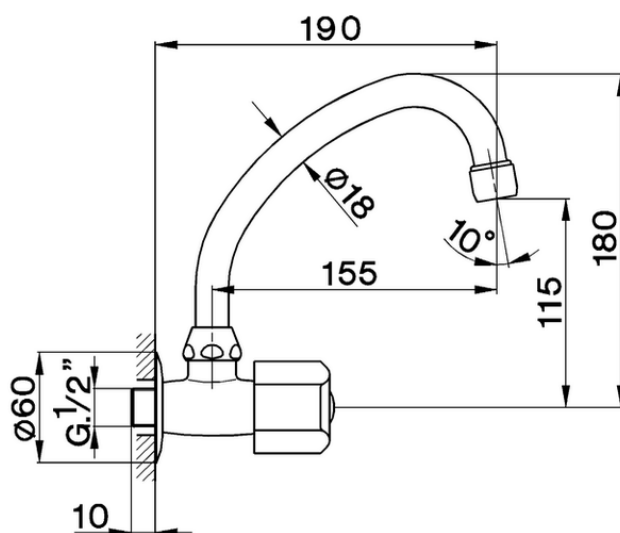

Rubinetto monoacqua a parete TR_TR001430

TR001430

<https://www.cisal.it/rubinetto-monoacqua-a-parete-tr-tr001430>

2026-07-07