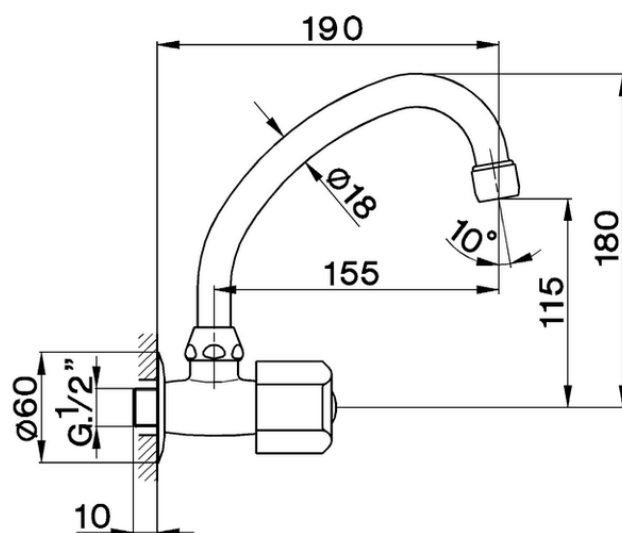

Rubinetto monoacqua a parete TR_TR001430

TR001430

<https://www.cisal.it/rubinetto-monoacqua-a-parete-tr-tr001430>

2026-05-23