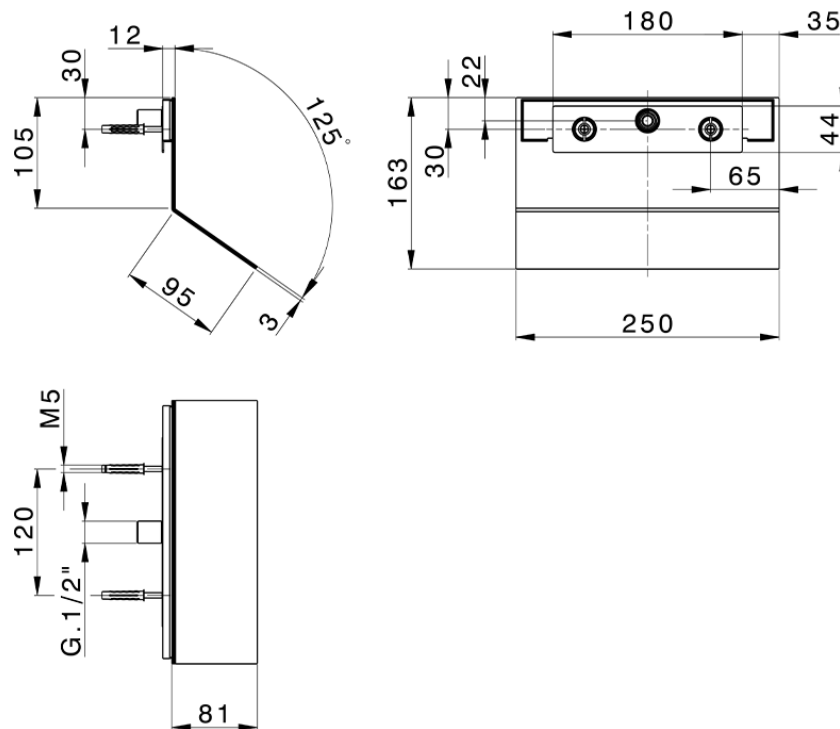

Cascata a parete ZEN SHOWER_ZS029050

ZS029050

<https://www.cisal.it/cascata-a-parete-zen-shower-zs029050>

2026-07-02