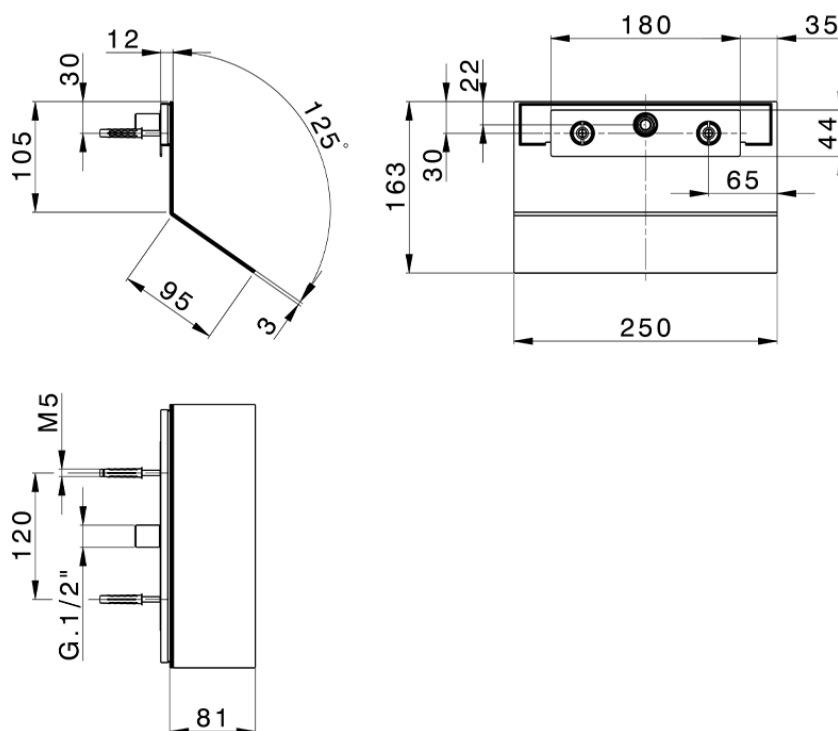

Cascata a parete ZEN SHOWER_ZS029050

ZS029050

<https://www.cisal.it/cascata-a-parete-zen-shower-zs029050>

2026-07-02