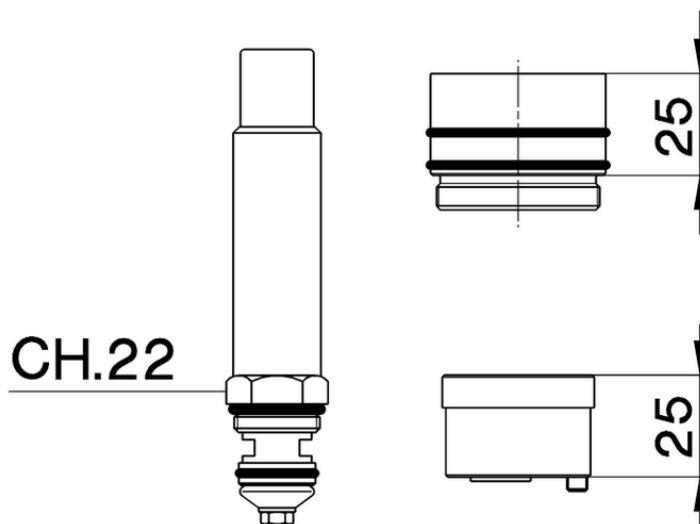

Prolunga +25 mm COMPLEMENTI_ZA008030

ZA008030

<https://www.cisal.it/prolunga-25-mm-complementi-za008030>

2026-04-04