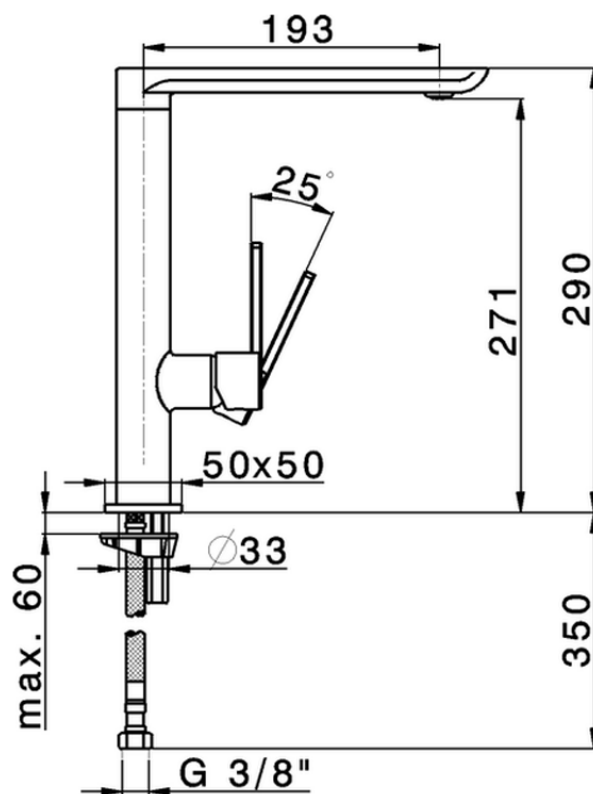

Miscelatore monocomando lavello KITCHEN_LC001590

LC001590

<https://www.cisal.it/miscelatore-monocomando-lavello-kitchen-lc001590>

2026-05-23