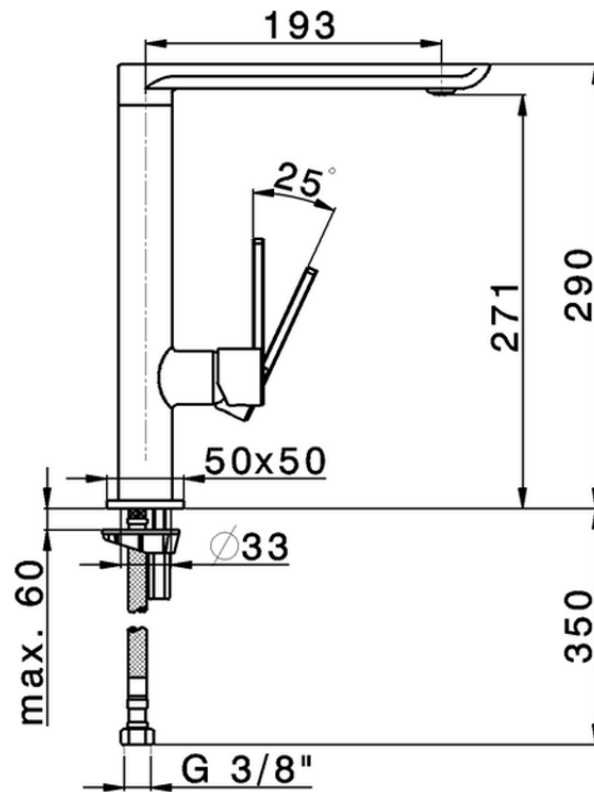

Miscelatore monocomando lavello KITCHEN_LC001590

LC001590

<https://www.cisal.it/miscelatore-monocomando-lavello-kitchen-lc001590>

2026-04-08