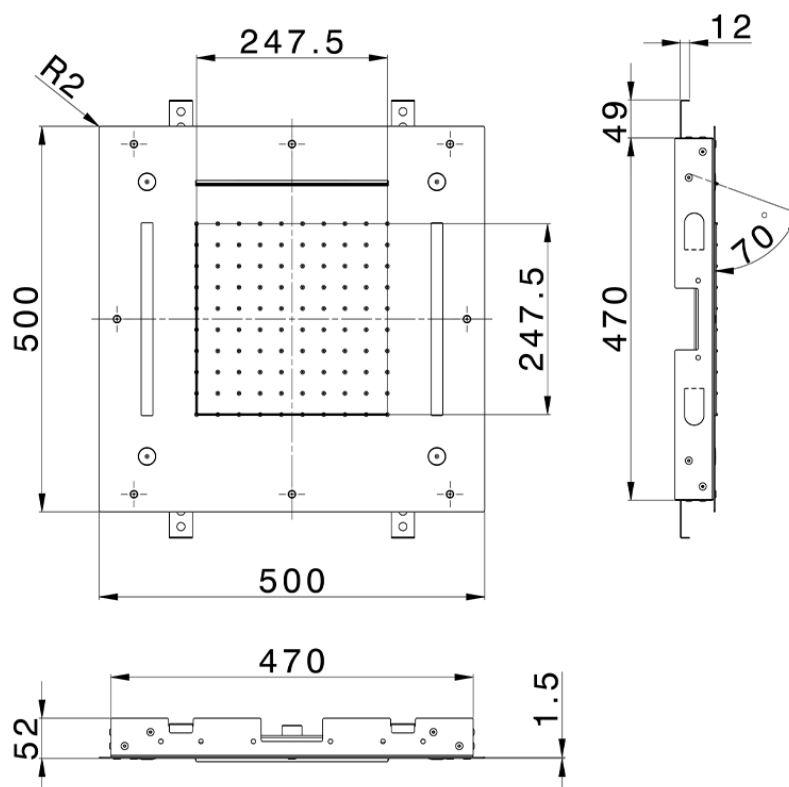

Soffione a soffitto con cromoterapia 500x500 mm WELLNESS_ZS0C0085

ZS0C0085

<https://www.cisal.it/soffione-a-soffitto-con-cromoterapia-500x500-mm-wellness-zs0c0085>

2026-06-27