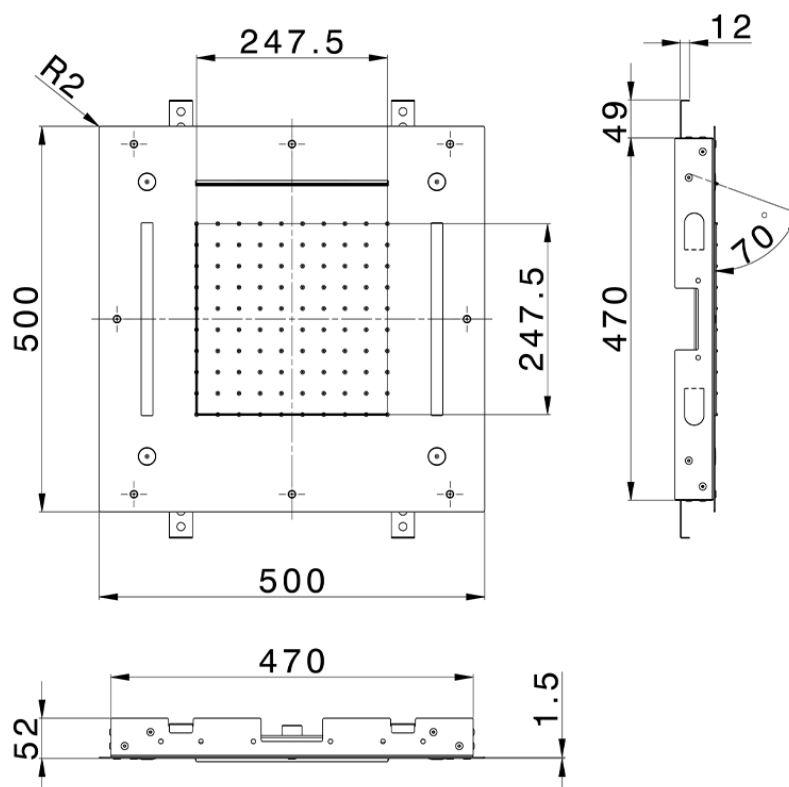

Soffione a soffitto con cromoterapia 500x500 mm WELLNESS_ZS0C0085

ZS0C0085

<https://www.cisal.it/soffione-a-soffitto-con-cromoterapia-500x500-mm-wellness-zs0c0085>

2026-05-13