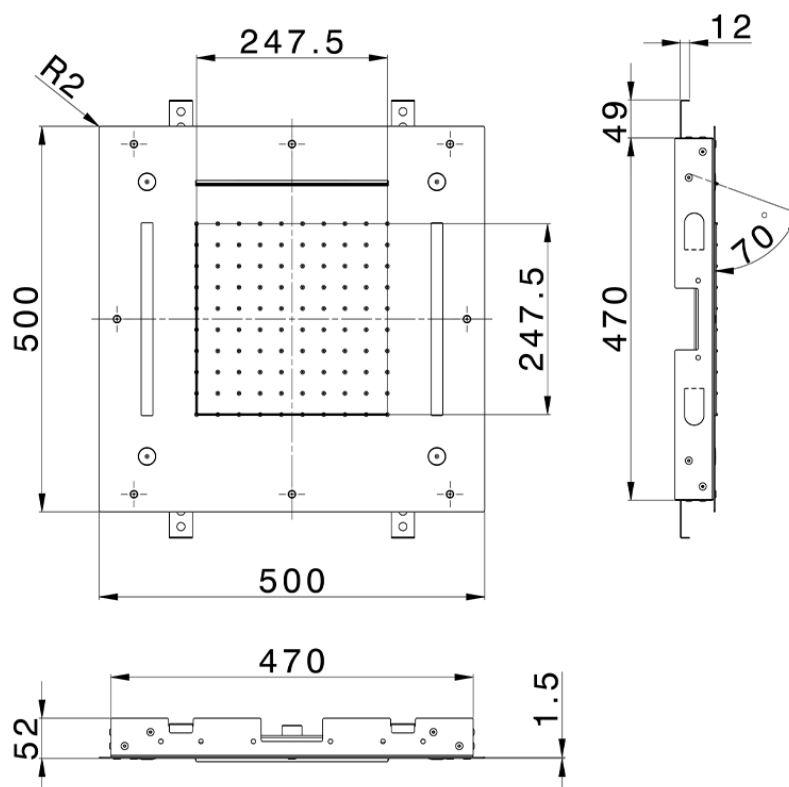

## Soffione a soffitto con cromoterapia 500x500 mm WELLNESS\_ZS0C0085

ZS0C0085

<https://www.cisal.it/soffione-a-soffitto-con-cromoterapia-500x500-mm-wellness-zs0c0085>

2026-05-13