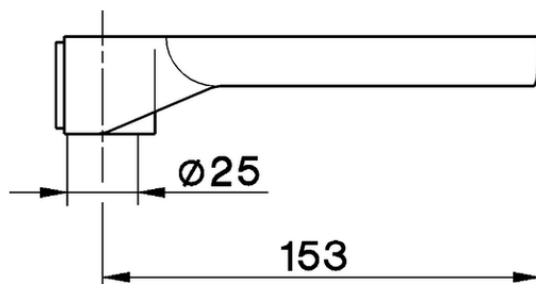

Porta sapone SHOWER_ZA009101

ZA009101

<https://www.cisal.it/porta-sapone-shower-za009101>

2026-06-19