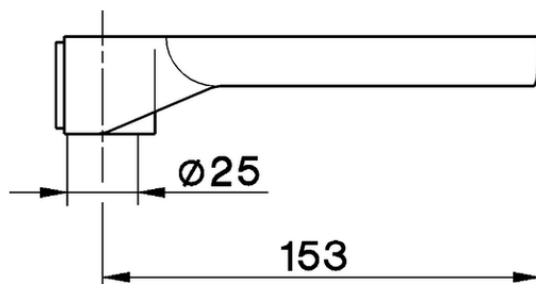

Porta sapone SHOWER_ZA009101

ZA009101

<https://www.cisal.it/porta-sapone-shower-za009101>

2026-04-03