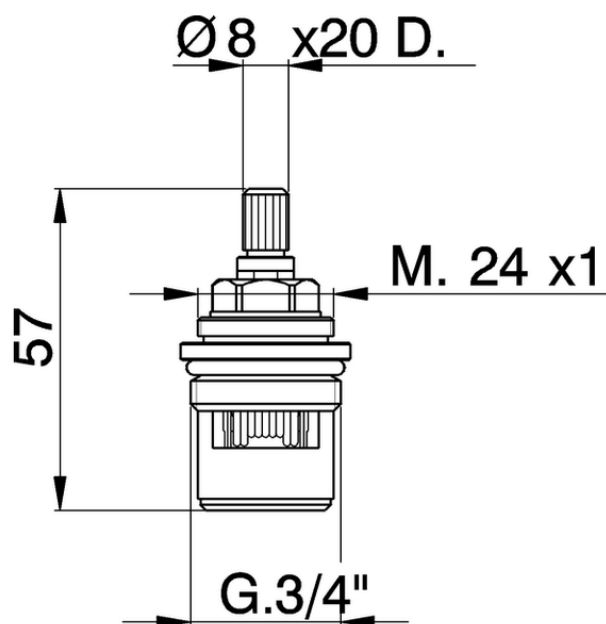

Vitone ceramico 3/4" DX 90° RICAMBI_ZZ942510

ZZ942510

<https://www.cisal.it/vitone-ceramico-3-4-dx-90-ricambi-zz942510>

2026-06-25