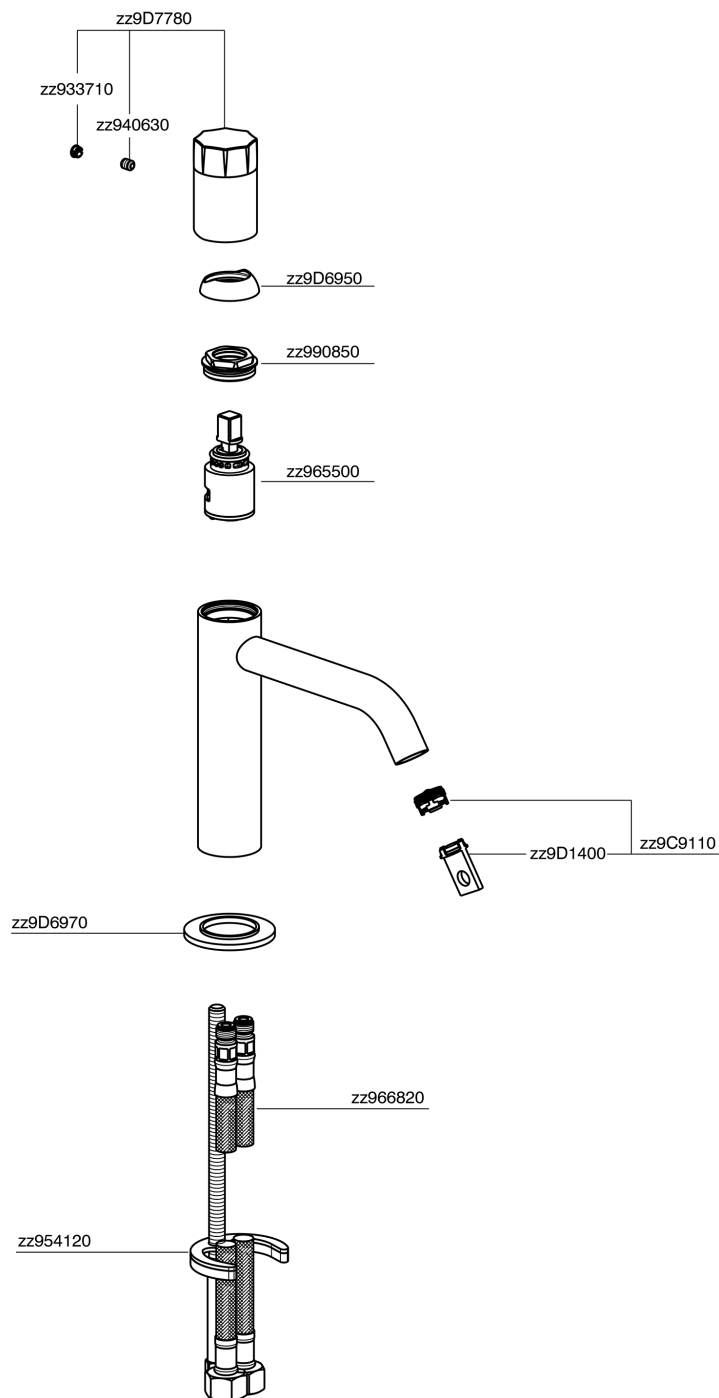

Miscelatore monocomando lavabo large MARBLE X32_X5000504

X5000504

<https://www.cisal.it/miscelatore-monocomando-lavabo-large-marble-x32-x5000504>

2025-09-02