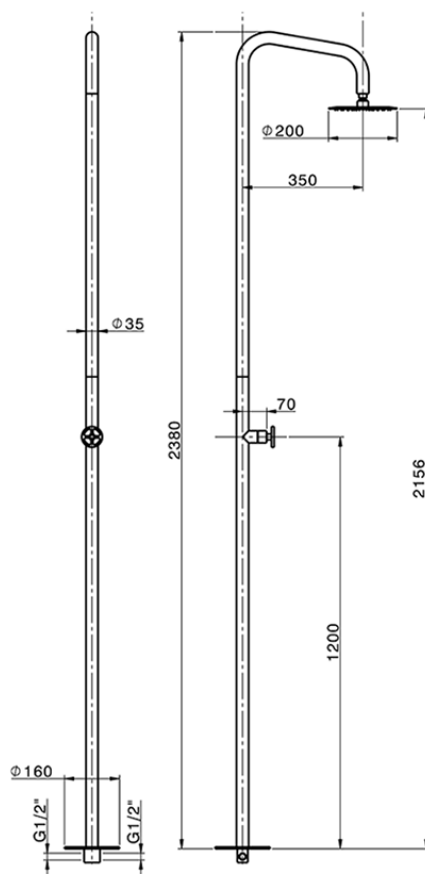

Colonna doccia progressiva WELLNESS_MR005130

MR005130

<https://www.cisal.it/colonna-doccia-progressiva-wellness-mr005130>

2026-06-04