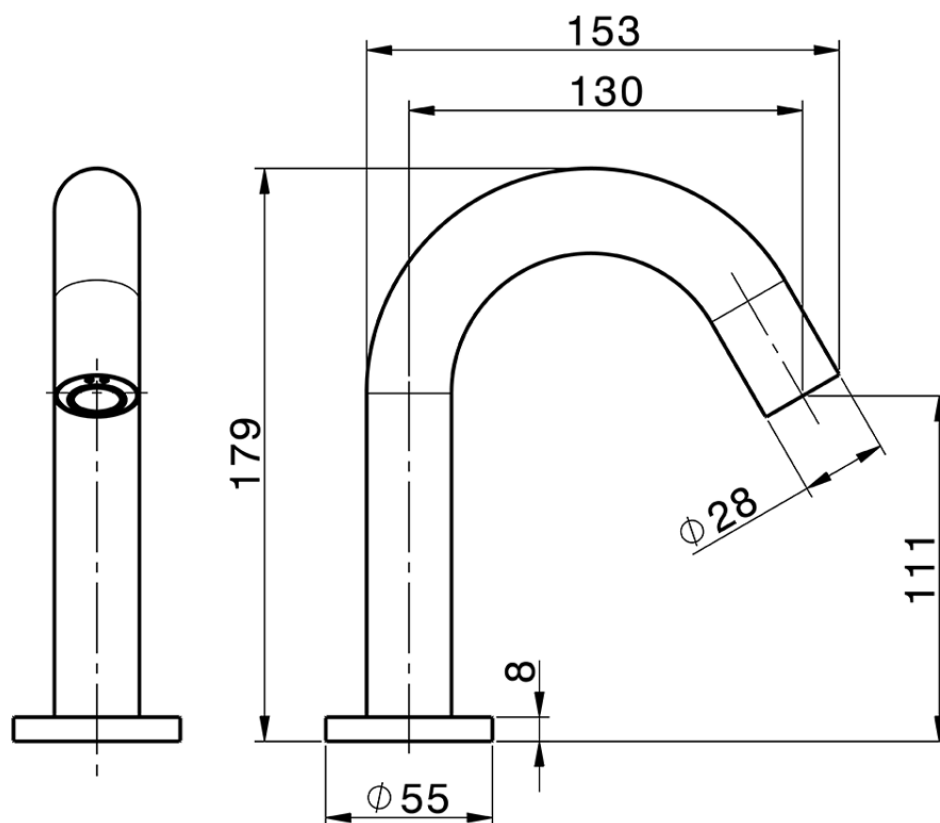

Rubinetto monoacqua elettronico TRONIC_TN000910

TN000910

<https://www.cisal.it/rubinetto-monoacqua-elettronico-tronic-tn000910>

2026-05-17