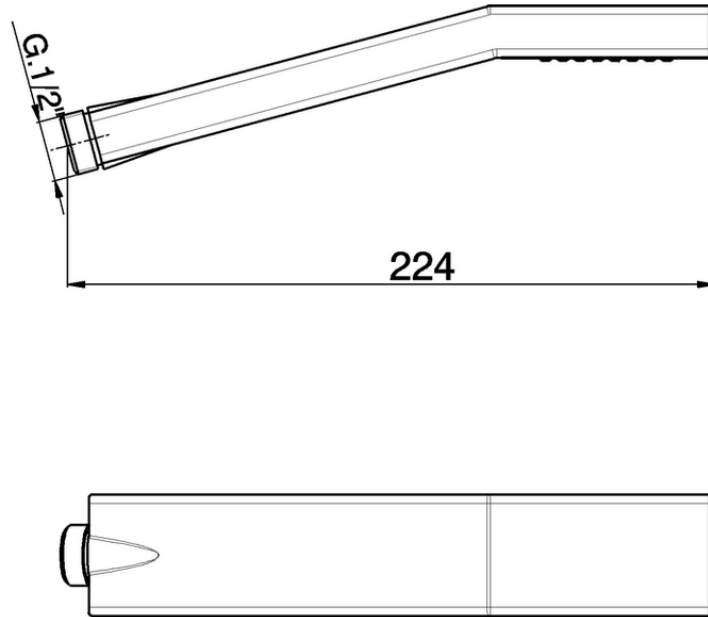

Doccetta Quad SHOWER_DS014180

DS014180

<https://www.cisal.it/doccetta-quad-shower-ds014180>

2026-07-02