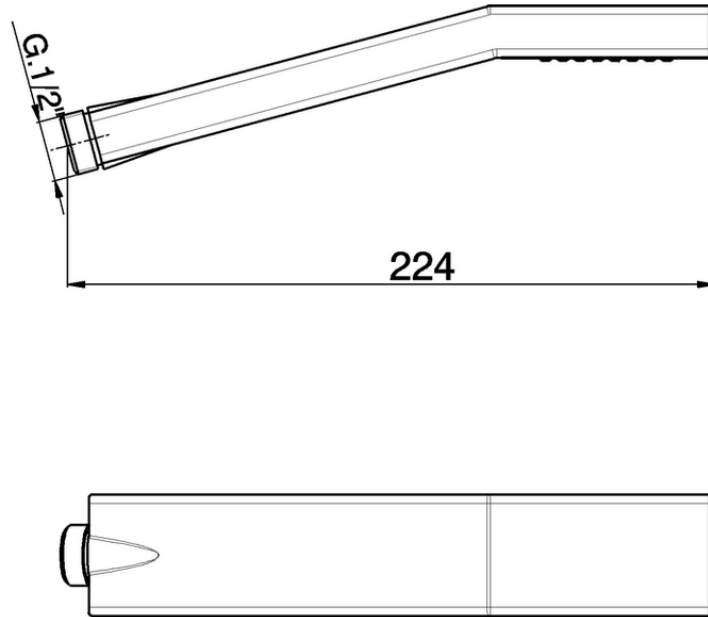

Doccetta Quad SHOWER_DS014180

DS014180

<https://www.cisal.it/doccetta-quad-shower-ds014180>

2026-04-20