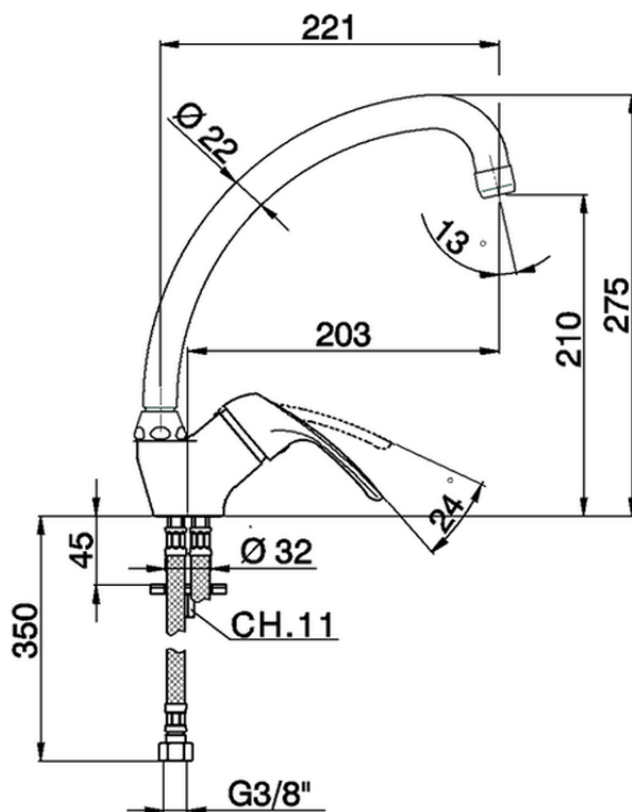

Miscelatore monocomando lavello KITCHEN_FL000520

FL000520

<https://www.cisal.it/miscelatore-monocomando-lavello-kitchen-fl000520>

2026-06-29