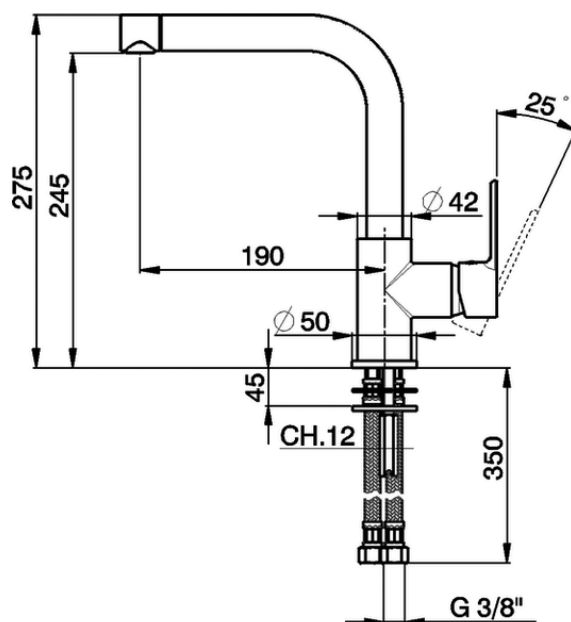

Miscelatore monocomando lavello EnergySave KITCHEN_C2003535

C2003535

<https://www.cisal.it/miscelatore-monocomando-lavello-energysave-kitchen-c2003535>

2025-04-30