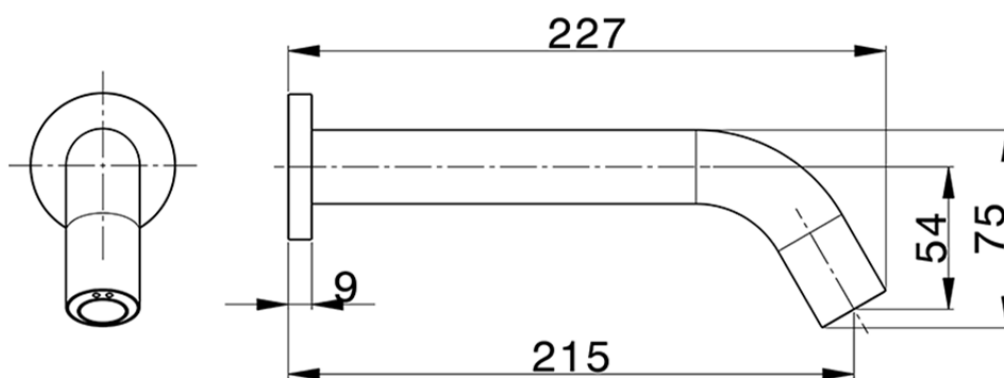

**Rubinetto monoacqua a parete elettronico TRONIC\_TN001421**

TN001421

<https://www.cisal.it/rubinetto-monoacqua-a-parete-elettronico-tronic-tn001421>

2026-05-17