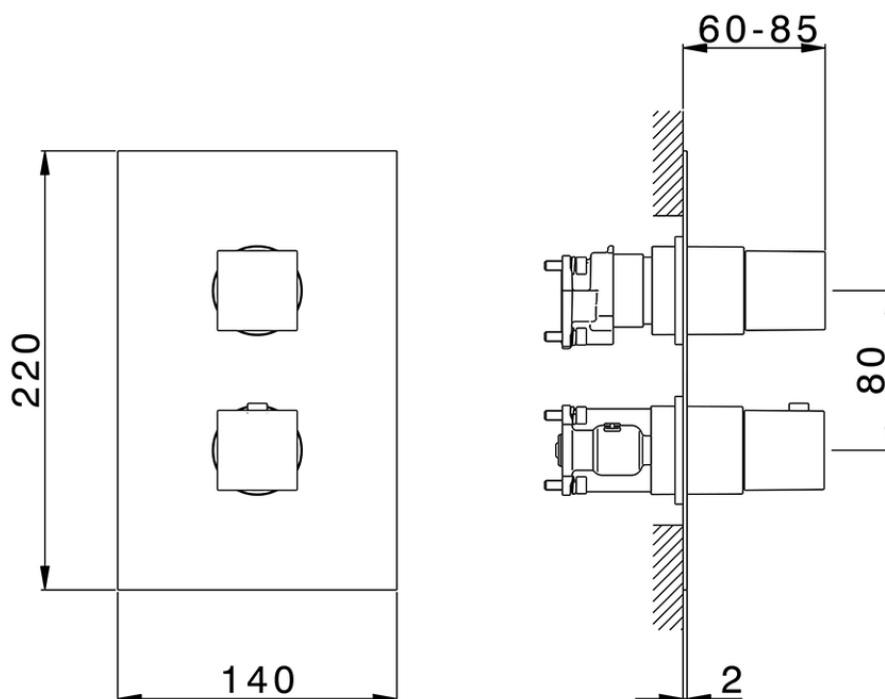

Completo Termostatico per One-Box ROADSTER ACCENT_RA0BT030

RA0BT030

<https://www.cisal.it/completo-termostatico-per-one-box-roadster-accent-ra0bt030>

ZA00B031

<https://www.cisal.it/one-box-universale-per-incasso-one-box-za00b031>