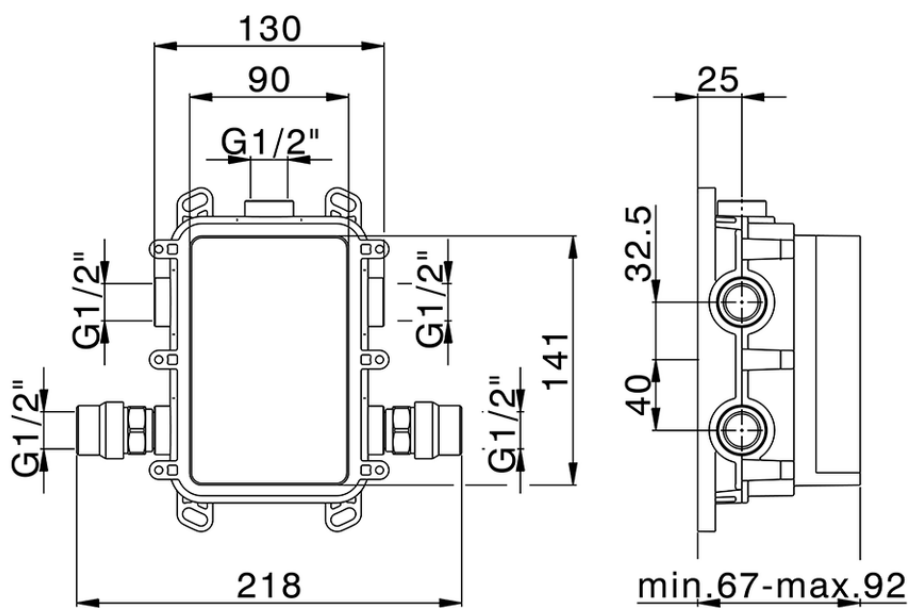

Completo Termostatico per One-Box ROADSTER ACCENT_RA0BT030

RA0BT030

<https://www.cisal.it/completo-termostatico-per-one-box-roadster-accent-ra0bt030>

ZA00B031

<https://www.cisal.it/one-box-universale-per-incasso-one-box-za00b031>