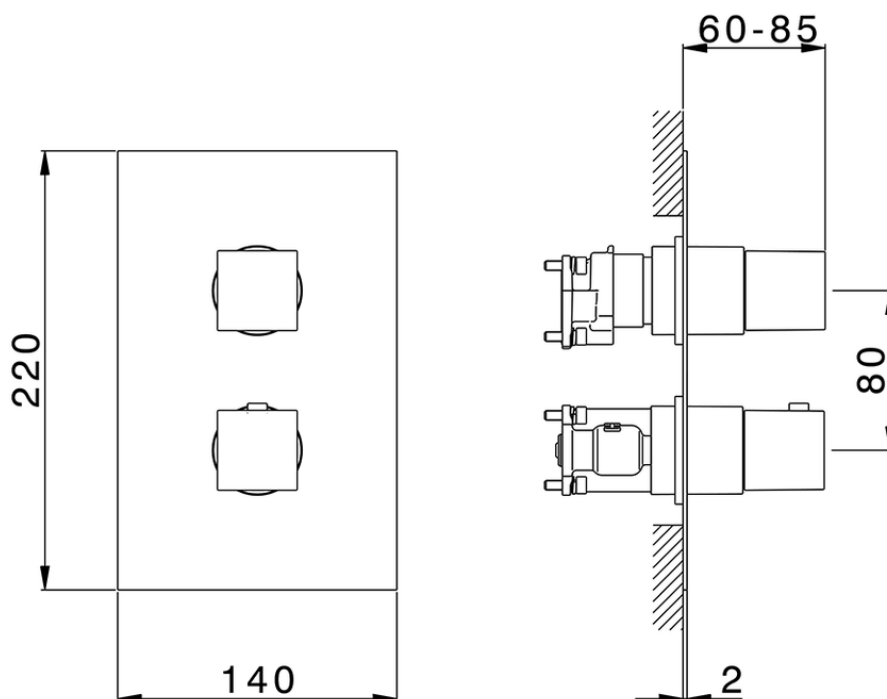

Completo Termostatico per One-Box ROADSTER ACCENT_RA0BT030

RA0BT030

<https://www.cisal.it/completo-termostatico-per-one-box-roadster-accent-ra0bt030>

ZA00B031

<https://www.cisal.it/one-box-universale-per-incasso-one-box-za00b031>