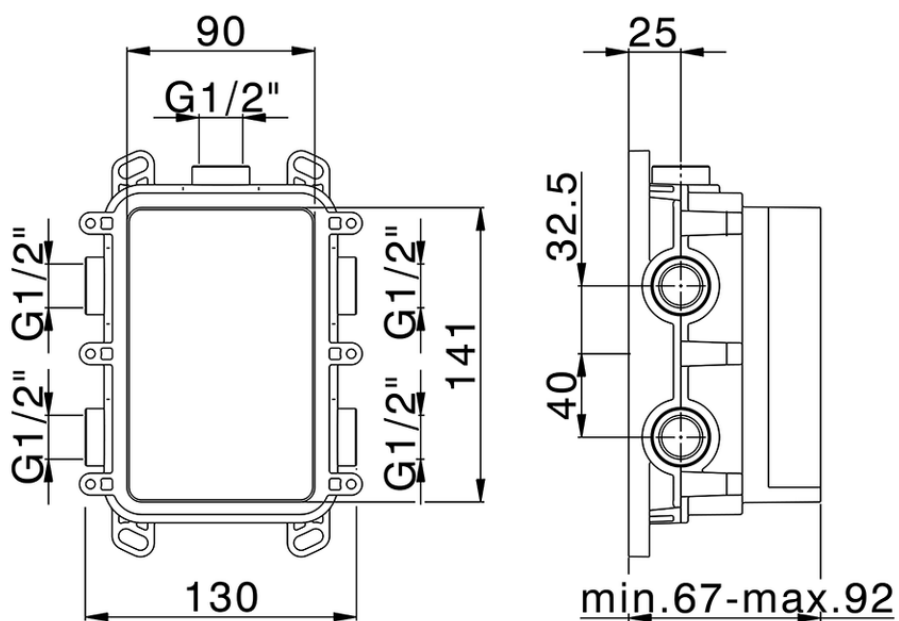

Completo Termostatico per One-Box ROADSTER ACCENT_RA0BT030

RA0BT030

<https://www.cisal.it/completo-termostatico-per-one-box-roadster-accent-ra0bt030>

ZA00B031

<https://www.cisal.it/one-box-universale-per-incasso-one-box-za00b031>