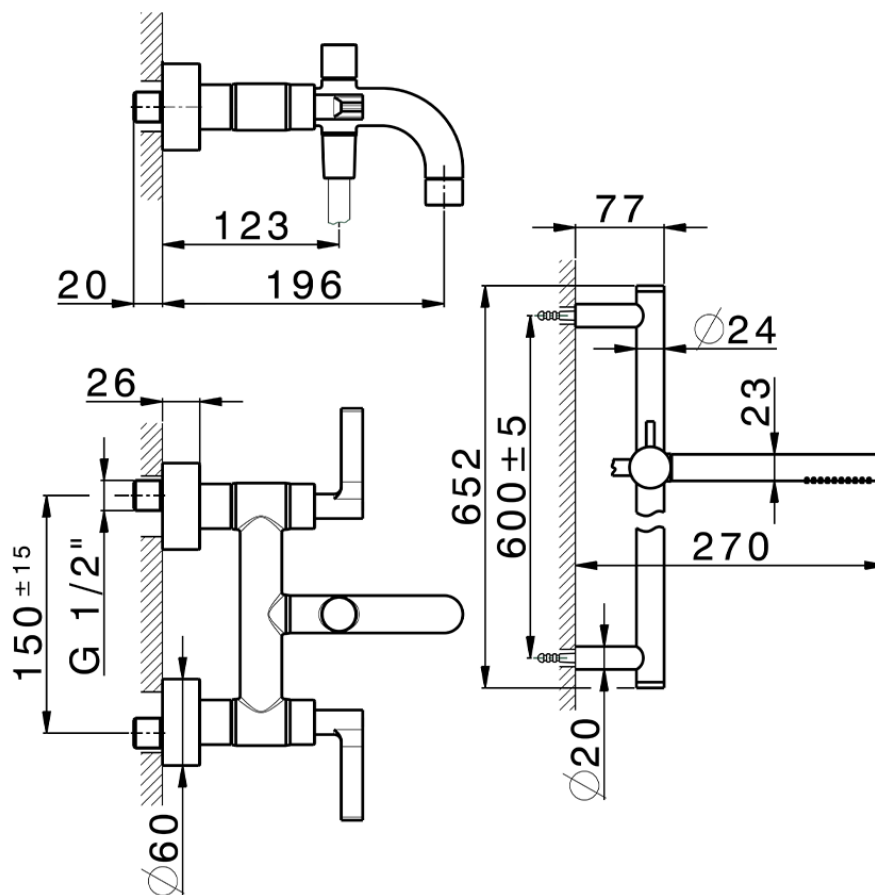

## Miscelatore vasca completo GRACE\_GL000060

GL000060

<https://www.cisal.it/miscelatore-vasca-completo-grace-gl000060>

2026-06-27