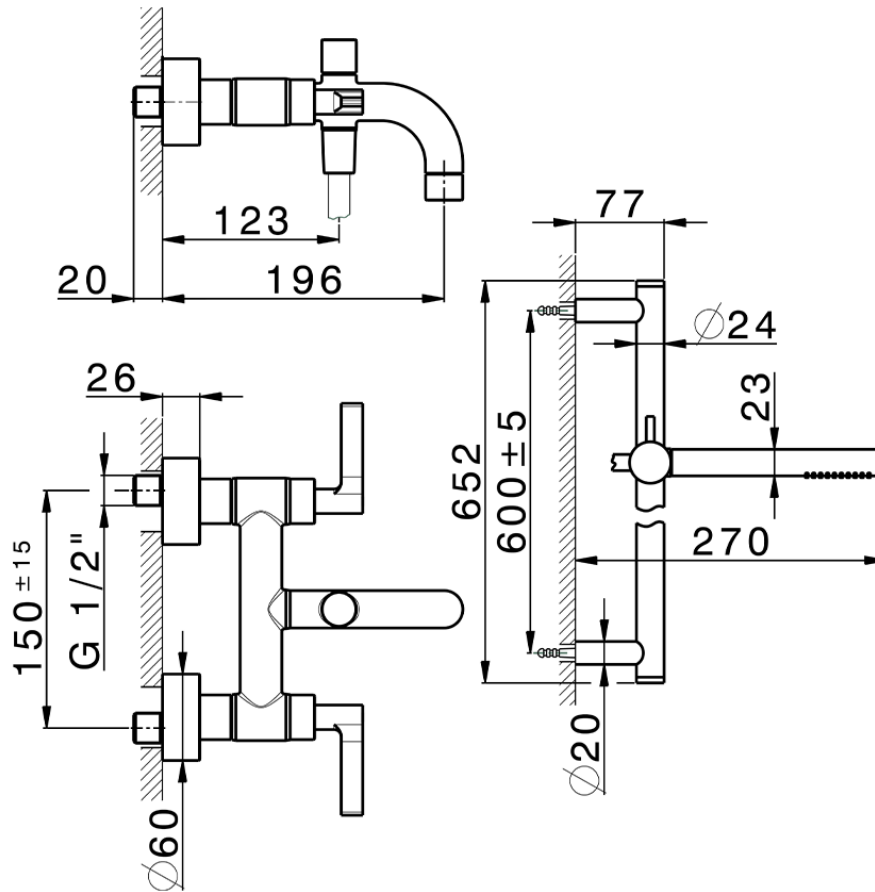

## Miscelatore vasca completo GRACE\_GL000060

GL000060

<https://www.cisal.it/miscelatore-vasca-completo-grace-gl000060>

2026-06-27