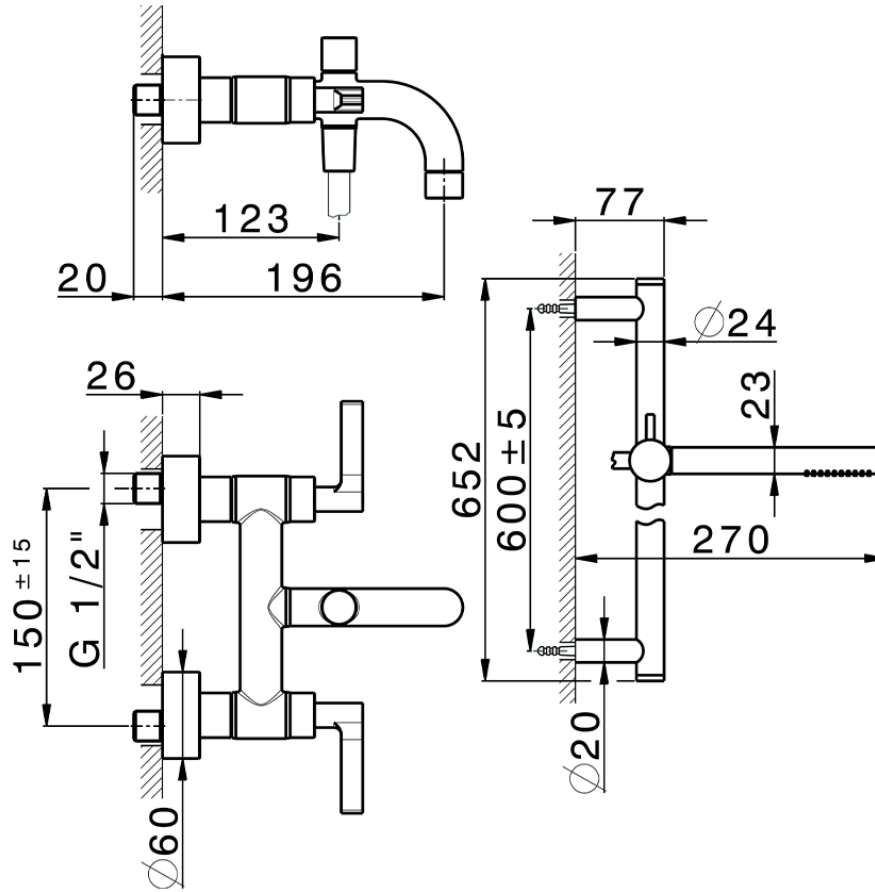

Miscelatore vasca completo GRACE_GL000060

GL000060

<https://www.cisal.it/miscelatore-vasca-completo-grace-gl000060>

2026-05-04