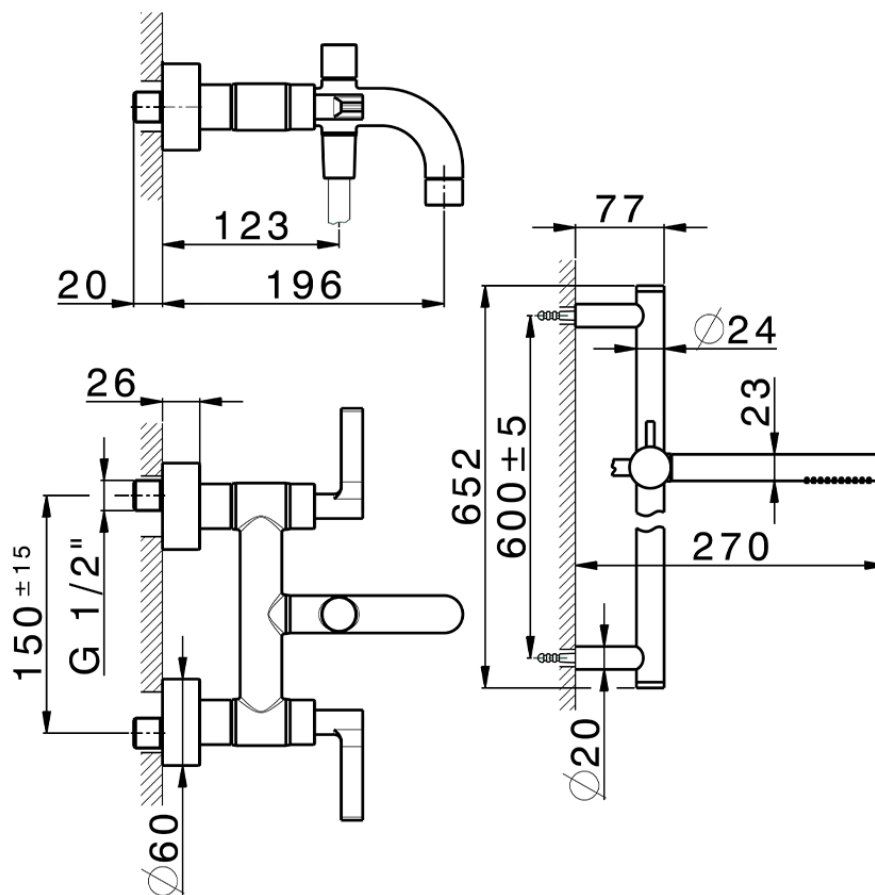

## Miscelatore vasca completo GRACE\_GL000060

GL000060

<https://www.cisal.it/miscelatore-vasca-completo-grace-gl000060>

2026-03-21