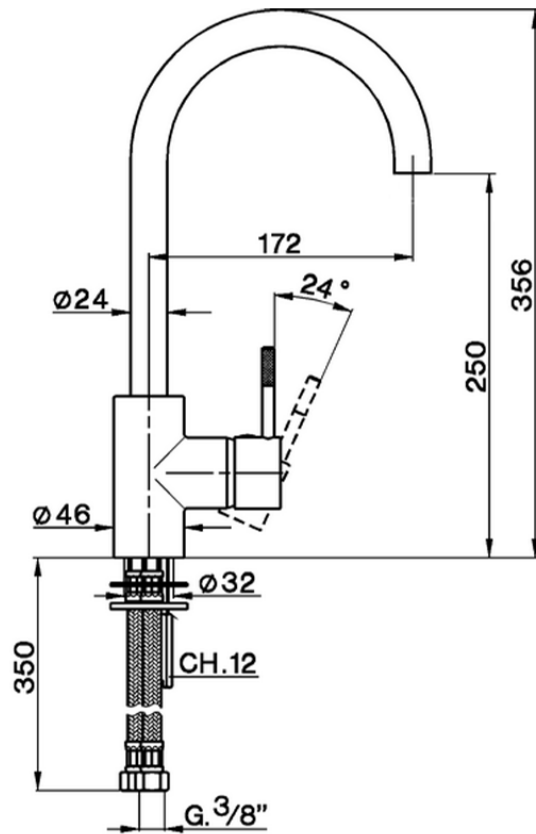

Miscelatore monocomando lavello KITCHEN_LS000530

LS000530

<https://www.cisal.it/miscelatore-monocomando-lavello-kitchen-ls000530>

2026-05-23