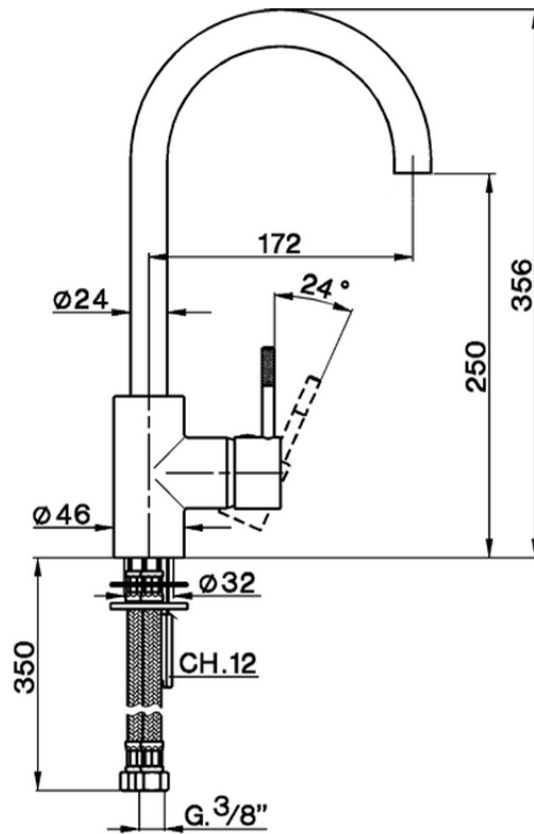

Miscelatore monocomando lavello KITCHEN_LS000530

LS000530

<https://www.cisal.it/miscelatore-monocomando-lavello-kitchen-ls000530>

2026-04-08