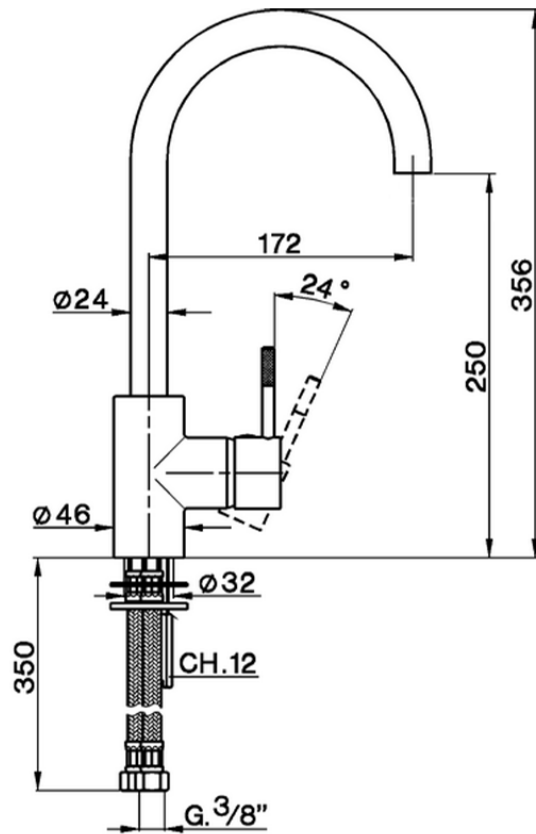

Miscelatore monocomando lavello KITCHEN_LS000530

LS000530

<https://www.cisal.it/miscelatore-monocomando-lavello-kitchen-ls000530>

2026-07-07