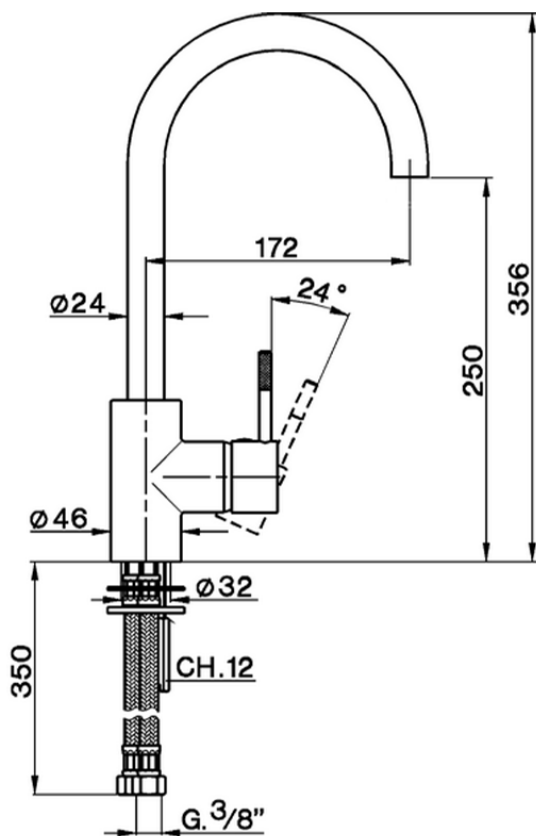

Miscelatore monocomando lavello KITCHEN_LS000530

LS000530

<https://www.cisal.it/miscelatore-monocomando-lavello-kitchen-ls000530>

2026-04-08