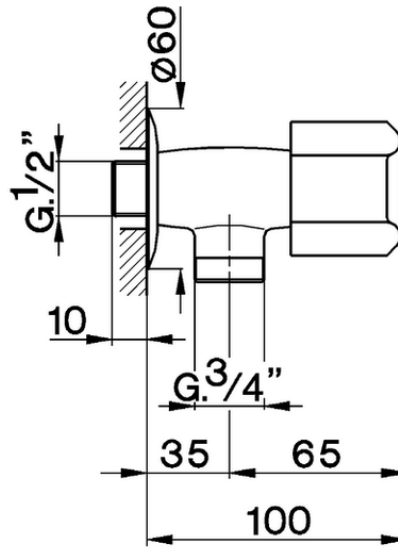

Rubinetto monoacqua a parete TR_TR001440

TR001440

<https://www.cisal.it/rubinetto-monoacqua-a-parete-tr-tr001440>

2026-05-23