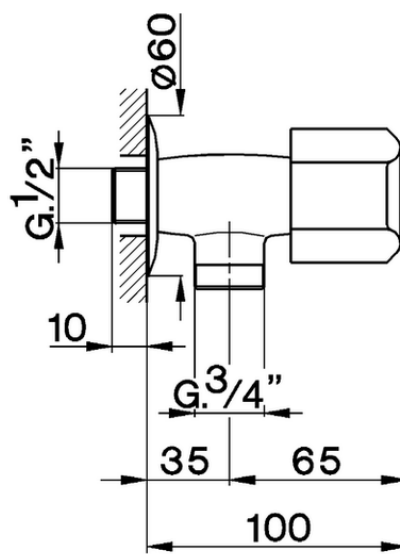

Rubinetto monoacqua a parete TR_TR001440

TR001440

<https://www.cisal.it/rubinetto-monoacqua-a-parete-tr-tr001440>

2026-07-07