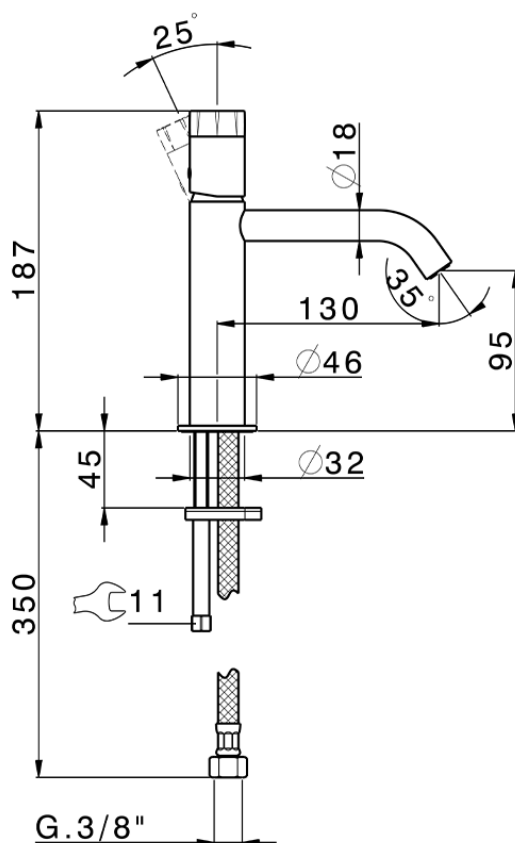

Miscelatore monocomando lavabo large MARBLE X32_X5000504

X5000504

<https://www.cisal.it/miscelatore-monocomando-lavabo-large-marble-x32-x5000504>

2026-06-11