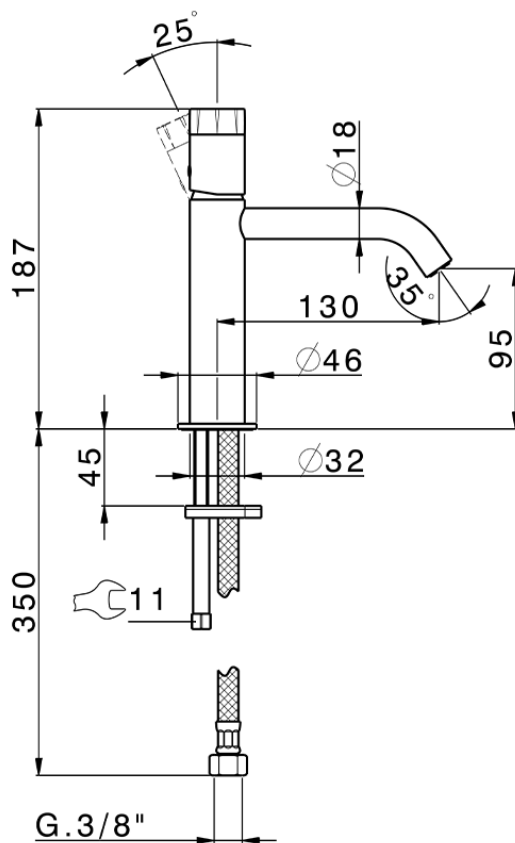

Miscelatore monocomando lavabo large MARBLE X32_X5000504

X5000504

<https://www.cisal.it/miscelatore-monocomando-lavabo-large-marble-x32-x5000504>

2026-04-27