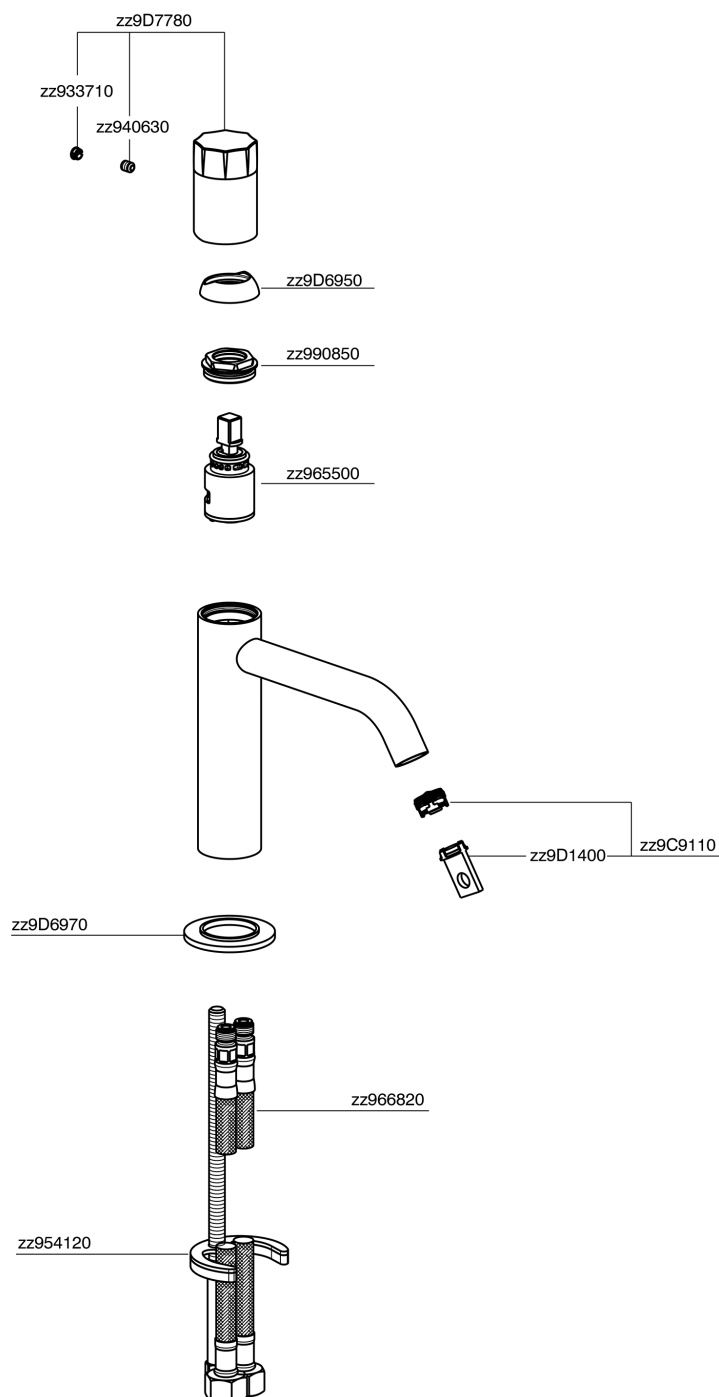

Miscelatore monocomando lavabo large MARBLE X32_X5000504

X5000504

<https://www.cisal.it/miscelatore-monocomando-lavabo-large-marble-x32-x5000504>

2026-06-11