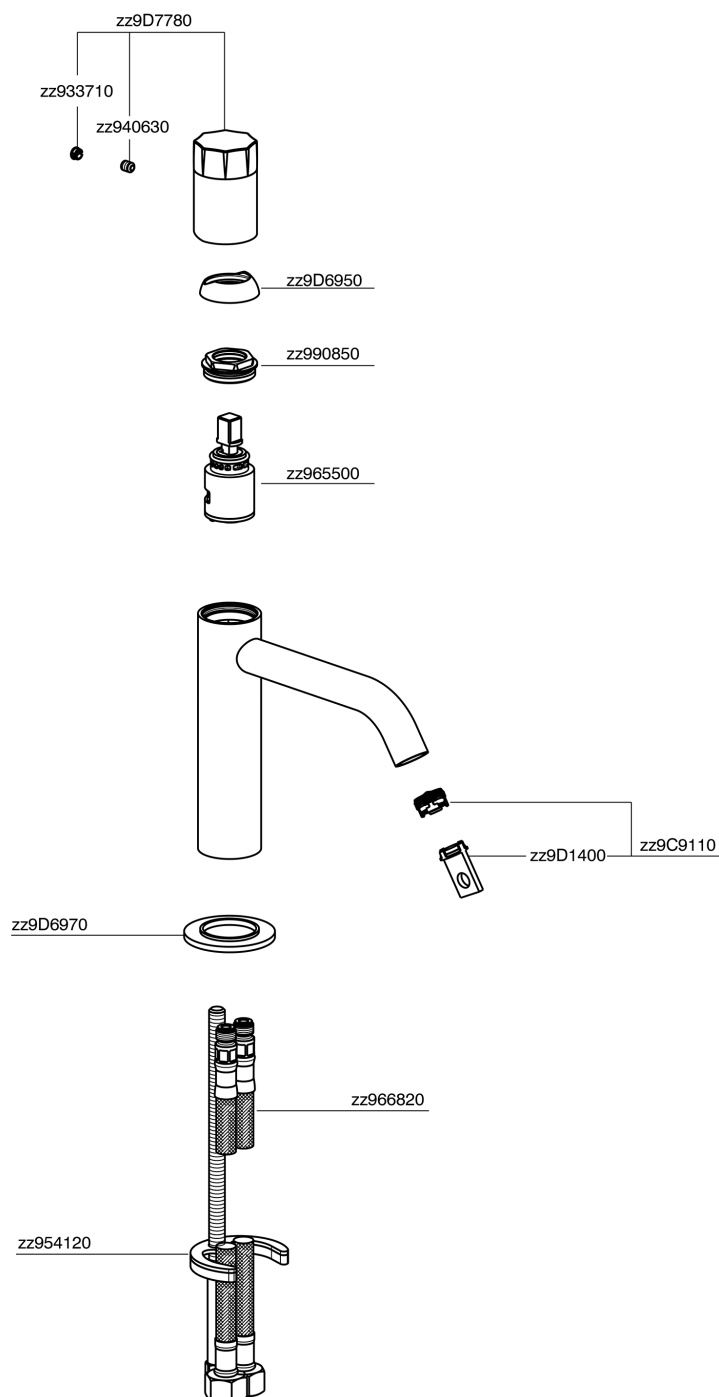

Miscelatore monocomando lavabo large MARBLE X32_X5000504

X5000504

<https://www.cisal.it/miscelatore-monocomando-lavabo-large-marble-x32-x5000504>

2026-04-27