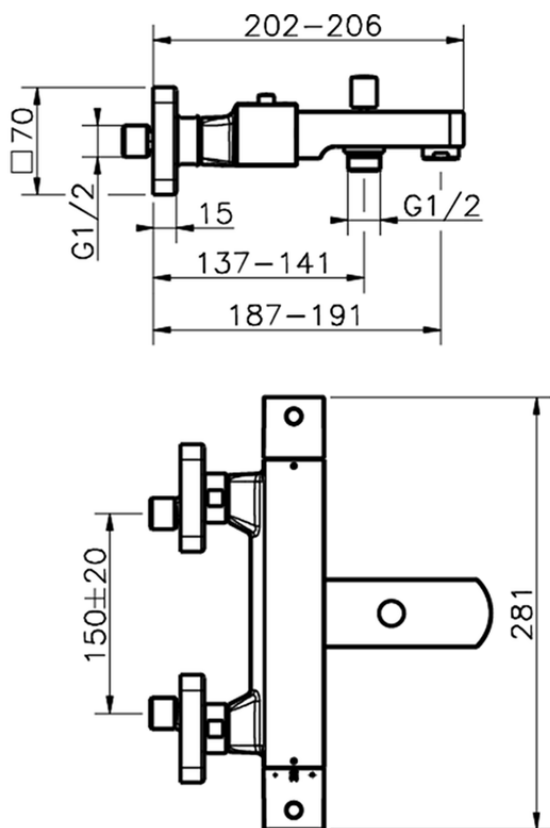

Miscelatore termostatico vasca ROADSTER ACCENT_RAT27010

RAT27010

<https://www.cisal.it/miscelatore-termostatico-vasca-roadster-accent-rat27010>

2026-06-21