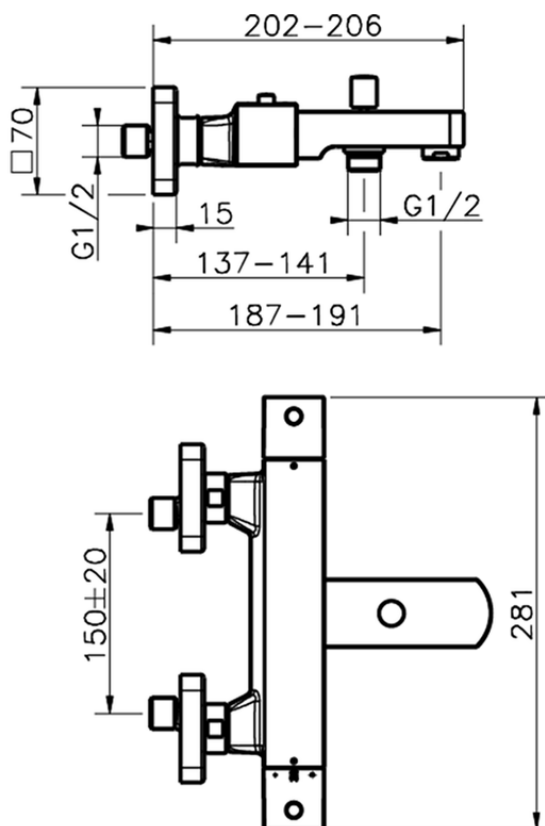

Miscelatore termostatico vasca ROADSTER ACCENT_RAT27010

RAT27010

<https://www.cisal.it/miscelatore-termostatico-vasca-roadster-accent-rat27010>

2026-05-07