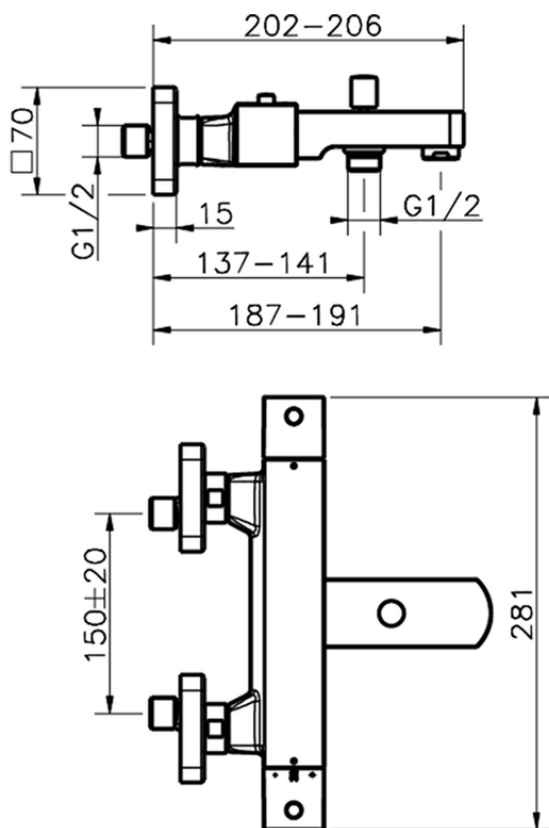

Miscelatore termostatico vasca ROADSTER ACCENT_RAT27010

RAT27010

<https://www.cisal.it/miscelatore-termostatico-vasca-roadster-accent-rat27010>

2026-06-21