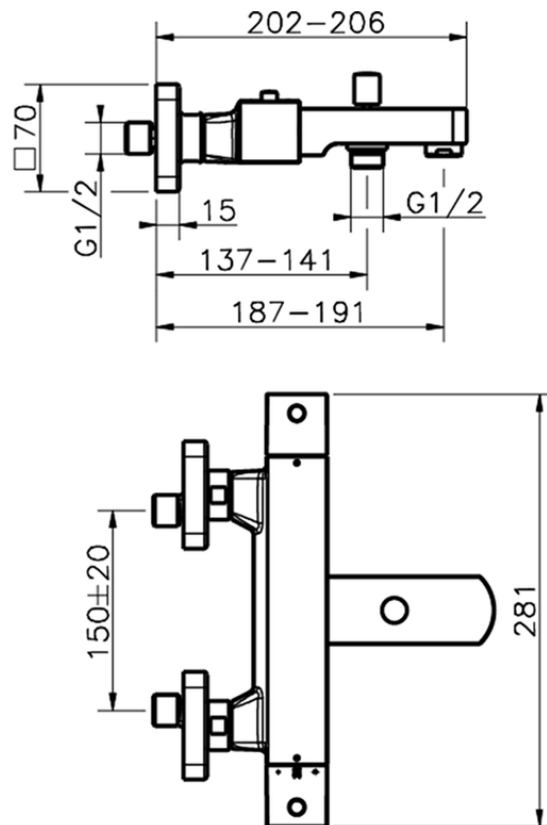

Miscelatore termostatico vasca ROADSTER ACCENT_RAT27010

RAT27010

<https://www.cisal.it/miscelatore-termostatico-vasca-roadster-accent-rat27010>

2026-05-09