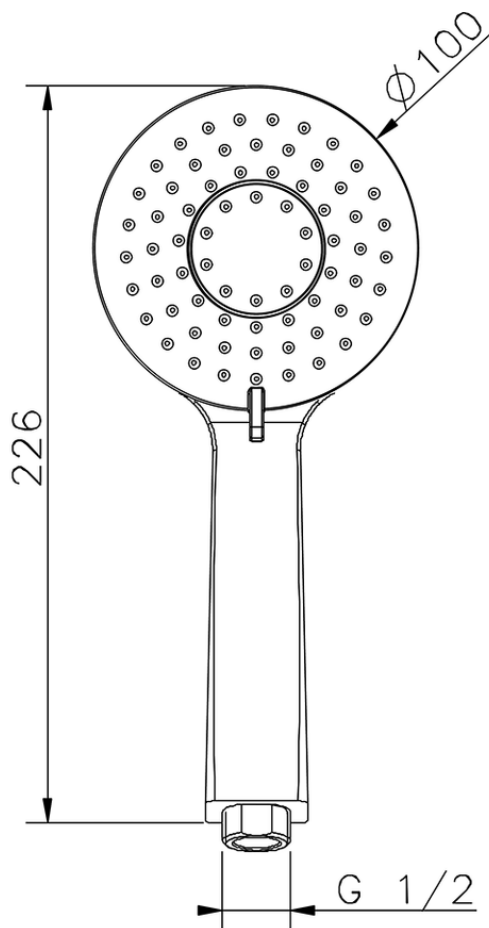

Doccetta Lodge SHOWER_DS014380

DS014380

<https://www.cisal.it/doccetta-lodge-shower-ds014380>

2026-04-20