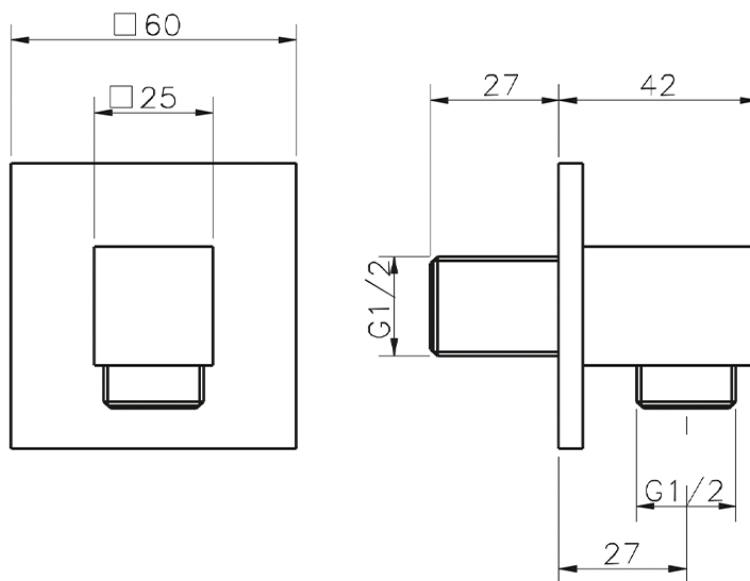

Presad'acqua SHOWER_DS017340

DS017340

<https://www.cisal.it/presa-dacqua-shower-ds017340>

2026-04-20