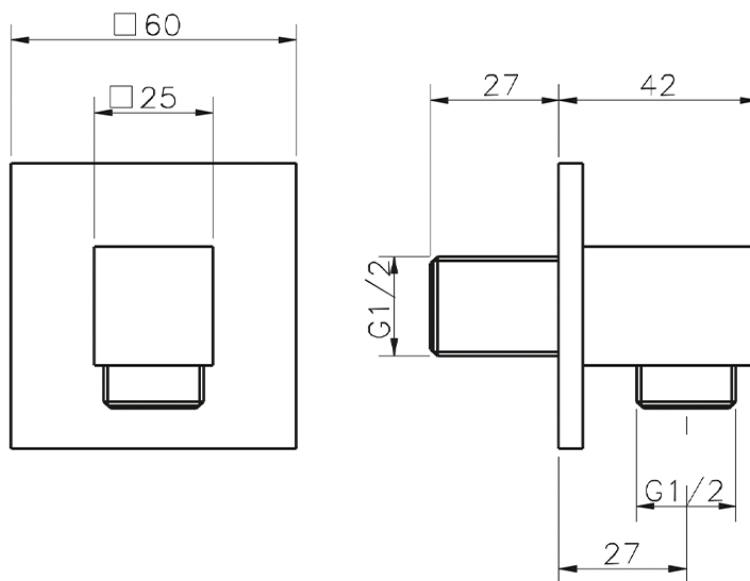

Presadacqua SHOWER_DS017340

DS017340

<https://www.cisal.it/presa-dacqua-shower-ds017340>

2026-06-15