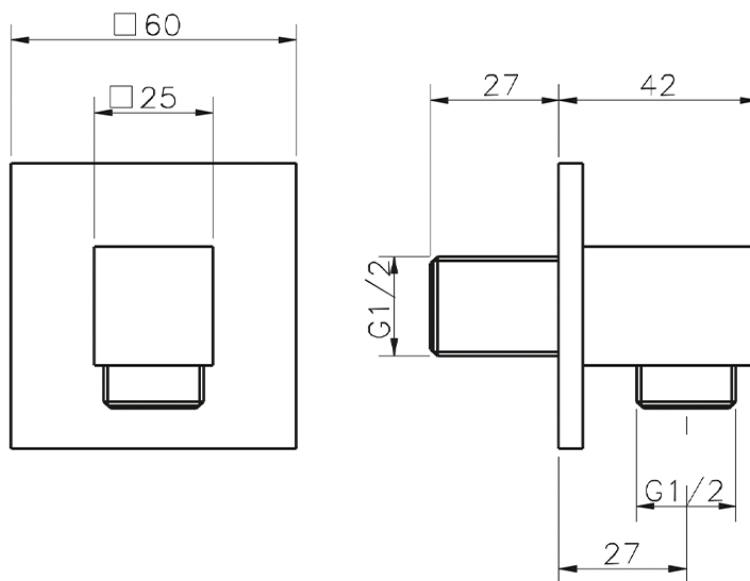

Presad'acqua SHOWER_DS017340

DS017340

<https://www.cisal.it/presa-dacqua-shower-ds017340>

2026-06-15