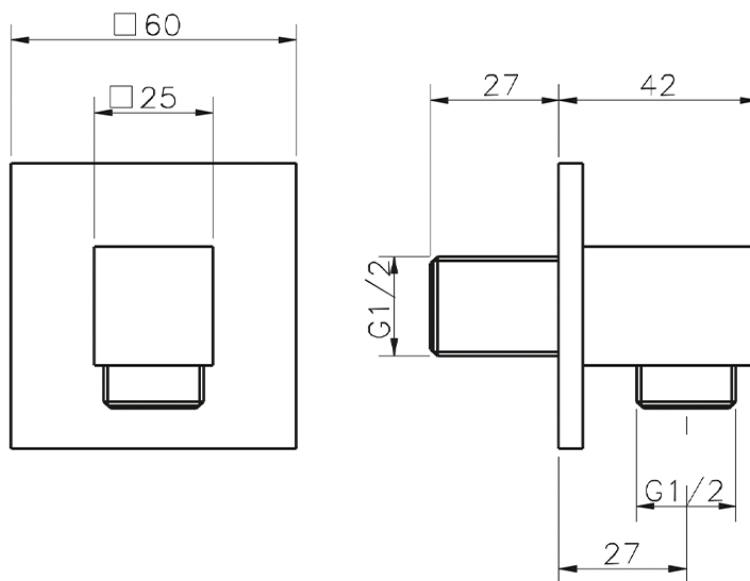

Presadacqua SHOWER_DS017340

DS017340

<https://www.cisal.it/presa-dacqua-shower-ds017340>

2026-04-20