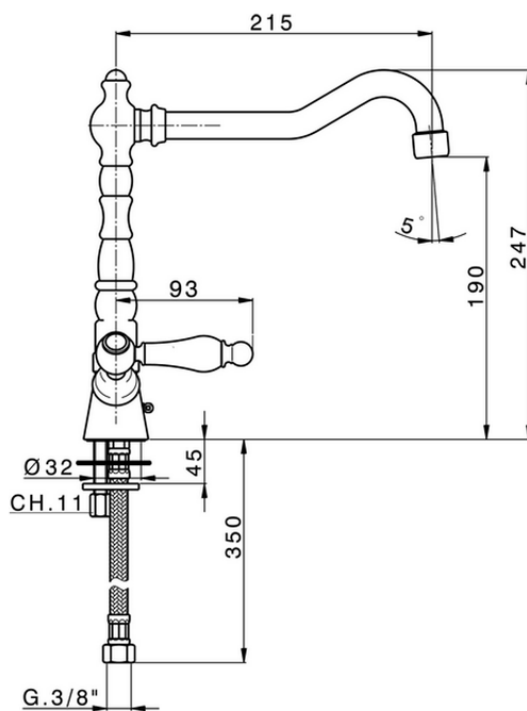

Miscelatore lavello KITCHEN_TS000530

TS000530

<https://www.cisal.it/miscelatore-lavello-kitchen-ts000530>

2026-05-09