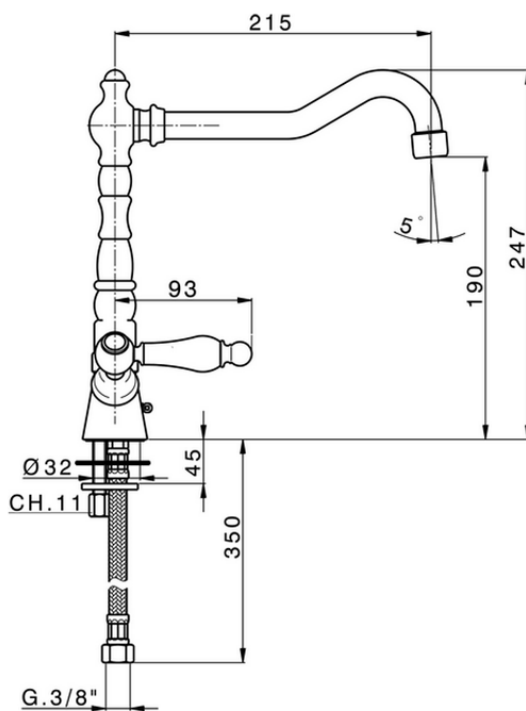

Miscelatore lavello KITCHEN_TS000530

TS000530

<https://www.cisal.it/miscelatore-lavello-kitchen-ts000530>

2026-05-09