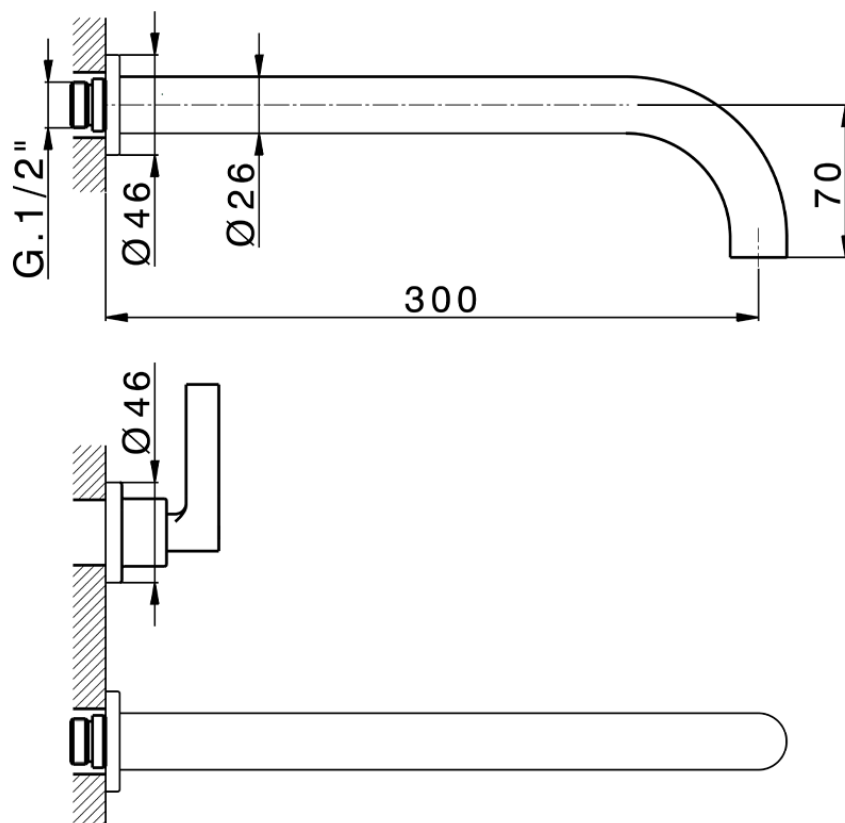

Parte esterna lavabo a parete GRACE_GL013512

GL013512

<https://www.cisal.it/parte-esterna-lavabo-a-parete-grace-gl013512>

| Serie's code | Size XX |
|--------------|---------|
| CX 1351 | 20-35 |
| CF 1351 | 20-35 |
| CX 0331 | 20-35 |
| CF 0331 | 20-35 |
| CX 0200 | 20-35 |
| CF 0200 | 20-35 |
| BA 1351 | 20-35 |
| GS 1351 | 20-35 |
| GL 1351 | 20-35 |
| MN 1351 | 20-35 |
| LN 1351 | 20-35 |
| LV 1351 | 33-48 |
| LY 1351 | 33-48 |
| CU 1351 | 33-48 |
| SM 1351 | 30-45 |
| AA 1351 | 10-30 |
| AC 1351 | 10-30 |
| AR 1351 | 15-25 |
| PZ 1351 | 10-30 |
| RG 1351 | 10-30 |
| TS 1351 | 10-30 |
| VT 1351 | 10-30 |
| CS 1351 | 10-30 |
| WA 1351 | 45-68 |
| X1 1351 | 33-45 |
| X2 1351 | 33-45 |
| X3 1351 | 33-45 |
| X4 1351 | 33-45 |
| X5 1351 | 33-45 |
| RI 1351 | 20-35 |
| RM 1351 | 20-35 |

Limiti di tolleranza superficie piastrelle
 Adjustment limits for finished tile surface
 Limites de tolérance surface carrelage
 Fliesenoberfläche
 Superficie del azulejo

ZA033511

<https://www.cisal.it/parte-incasso-lavabo-a-parete-incasso-za033511>