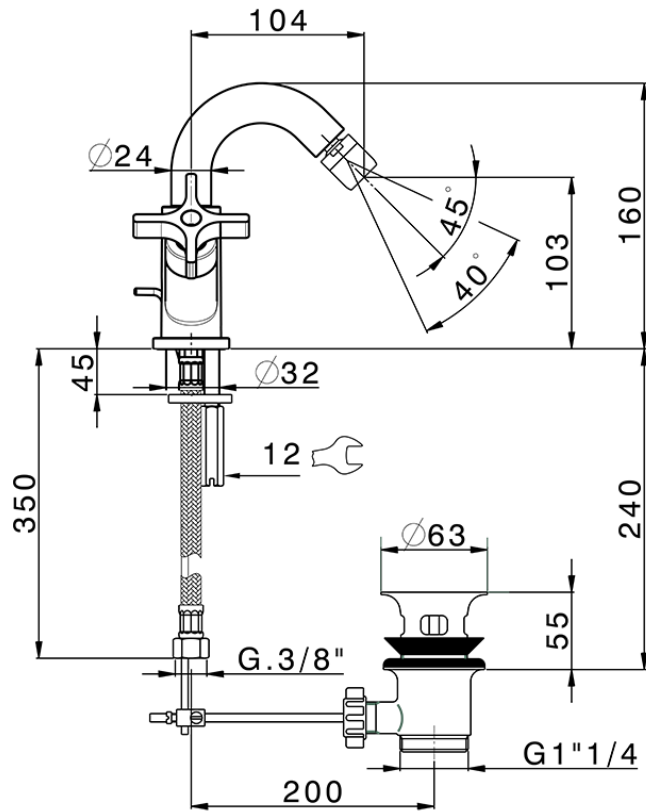

Miscelatore bidet GRACE_GS000550

GS000550

<https://www.cisal.it/miscelatore-bidet-grace-gs000550>

2026-06-19