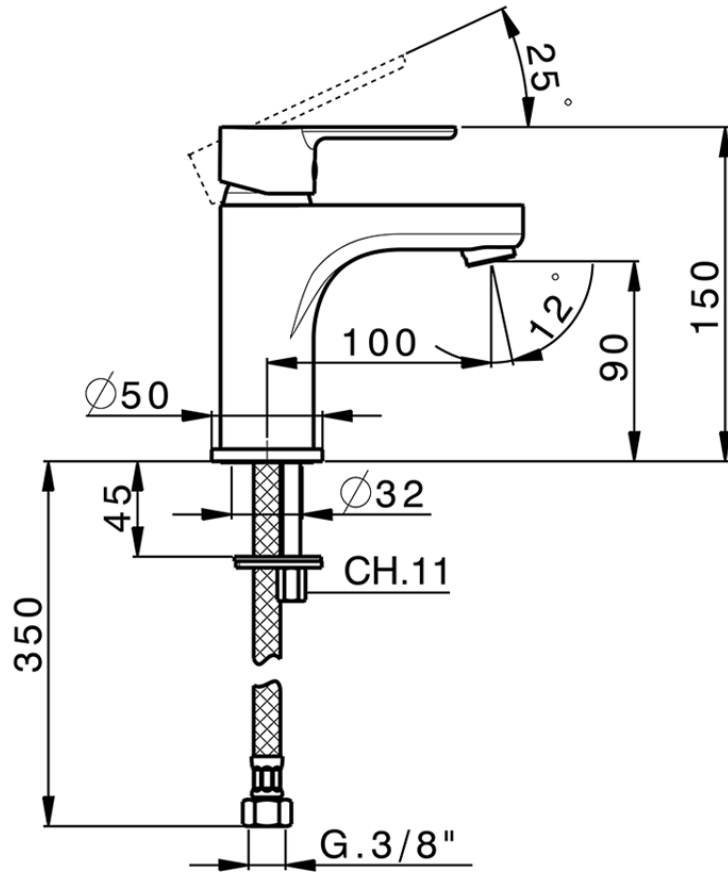

## Miscelatore monocomando lavabo large EnergySave TENDER\_C2000505

C2000505

<https://www.cisal.it/miscelatore-monocomando-lavabo-large-energysave-tender-c2000505>

2026-04-05