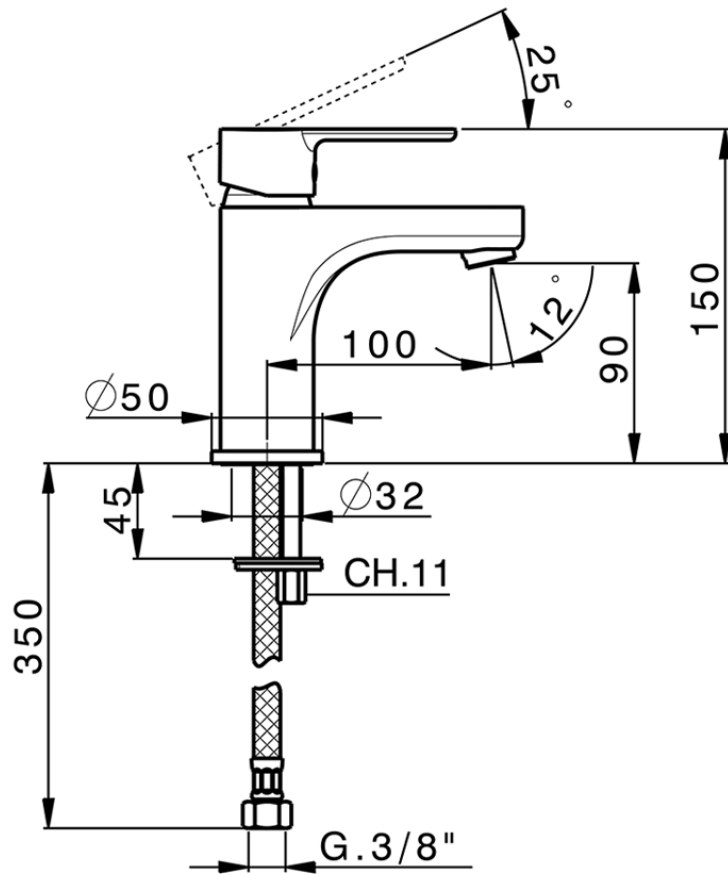

Miscelatore monocomando lavabo large EnergySave TENDER_C2000505

C2000505

<https://www.cisal.it/miscelatore-monocomando-lavabo-large-energysave-tender-c2000505>

2026-07-04